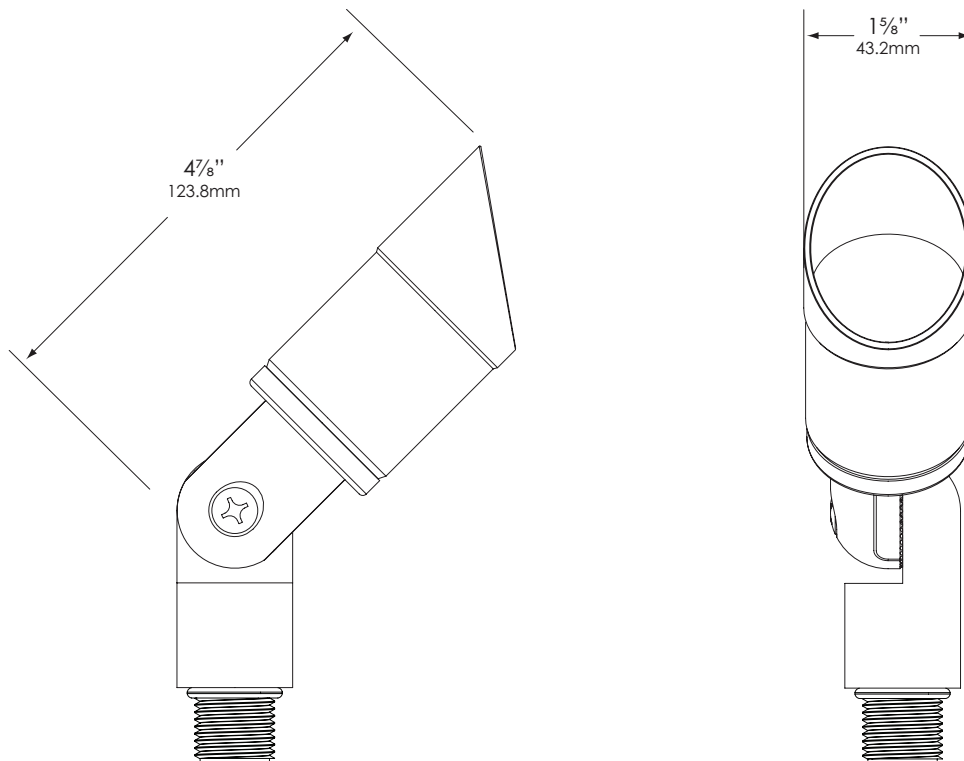

SOCKET/LAMP HOLDER:

Top grade ceramic socket with nickel contacts, stainless steel springs, and Teflon-jacketed wire leads.

LENS:

Clear, tempered, shock and heat-resistant, soda-lime glass lens. Optical effect lenses are available; see accessories column on fixture ordering information chart.

LAMP TYPE:

MR-11 Halogen – 20W maximum. LN-20 FTD (20W) Standard.

MOUNTING:

Injection-molded, glass-reinforced Noryl GTX® composite adjustable knuckle with ½" NPT. Fixture may be mounted into threaded hubs in junction boxes, ground stakes, tree-mount boxes, or mounting

canopies. Please see fixture ordering information for mounting selection.

FASTENERS:

All fasteners are stainless steel.

WIRING:

Prewired with a three-foot pigtail of 18-2 direct-burial cable and underground connectors for a secure connection to supply cable.

CERTIFICATION:

UL Listed to U.S. and Canadian safety standards for low voltage landscape luminaires (UL 1838). Maximum wattages allowed by Underwriters Laboratories (UL) for U.S. and Canadian markets may vary. Maximum wattages specified are Underwriters Laboratories U.S. standard. Please contact Vista for any questions about maximum wattages allowed by UL Canadian standards.

All Vista luminaires are **MADE IN U.S.A.**

This fixture is also available as a LED luminaire. Please refer to LED Specification Sheet - 2207-LED.

DIMENSIONS:

Vista Professional Outdoor Lighting reserves the right to modify the design and/or construction of the fixture shown without further notification.