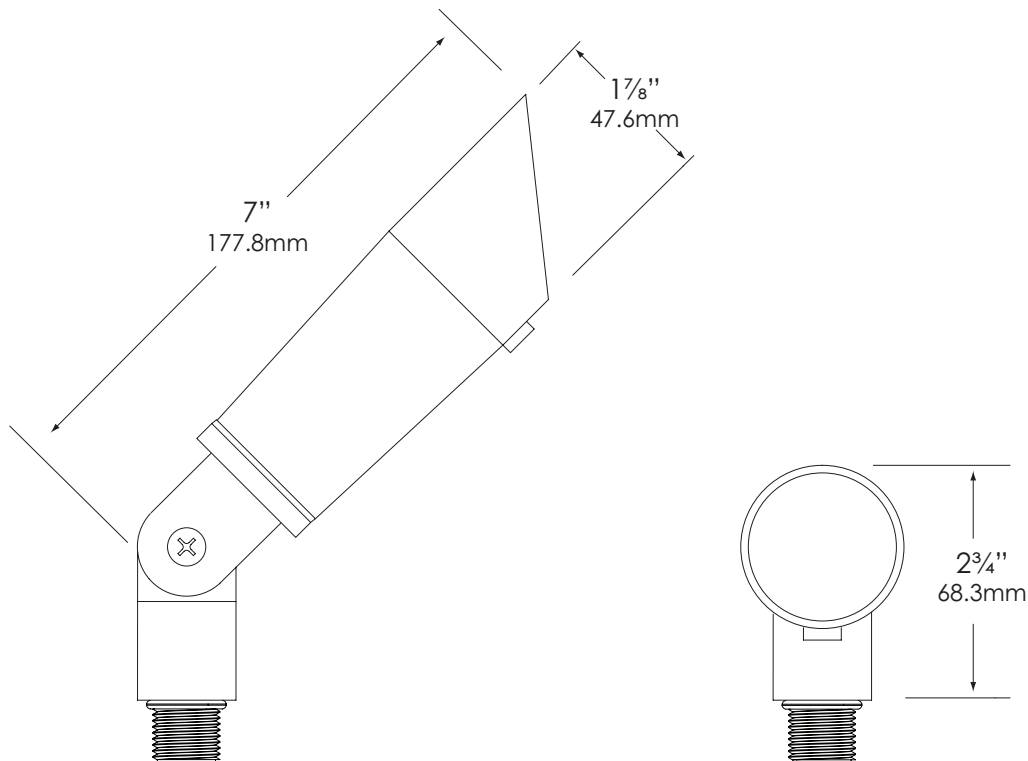

SOCKET/LAMP HOLDER:

Top grade ceramic socket with nickel contacts, stainless steel springs, and Teflon-jacketed wire leads.

LENS:

Clear, tempered, shock and heat-resistant, soda-lime glass lens. Optical effect lenses are available; see accessories column on fixture ordering information chart.

LAMP TYPE:

T3 – 35W maximum. LN-10 T3 Halogen (10W) Standard.

MOUNTING:

Injection-molded, glass-reinforced Noryl GTX® composite adjustable knuckle with ½" NPT. Fixture may be mounted into threaded hubs in junction boxes, ground stakes, tree-mount boxes, or mounting

canopies. Please see fixture ordering information for mounting selection.

FASTENERS:

All fasteners are stainless steel.

WIRING:

Prewired with a three-foot pigtail of 18-2 direct-burial cable and underground connectors for a secure connection to supply cable.

CERTIFICATION:

UL Listed to U.S. and Canadian safety standards for low voltage landscape luminaires (UL 1838). Maximum wattages allowed by Underwriters Laboratories (UL) for U.S. and Canadian markets may vary. Maximum wattages specified are Underwriters Laboratories U.S. standard. Please contact Vista for any questions about maximum wattages allowed by UL Canadian standards.

All Vista luminaires are **MADE IN U.S.A.**

DIMENSIONS:

Vista Professional Outdoor Lighting reserves the right to modify the design and/or construction of the fixture shown without further notification.