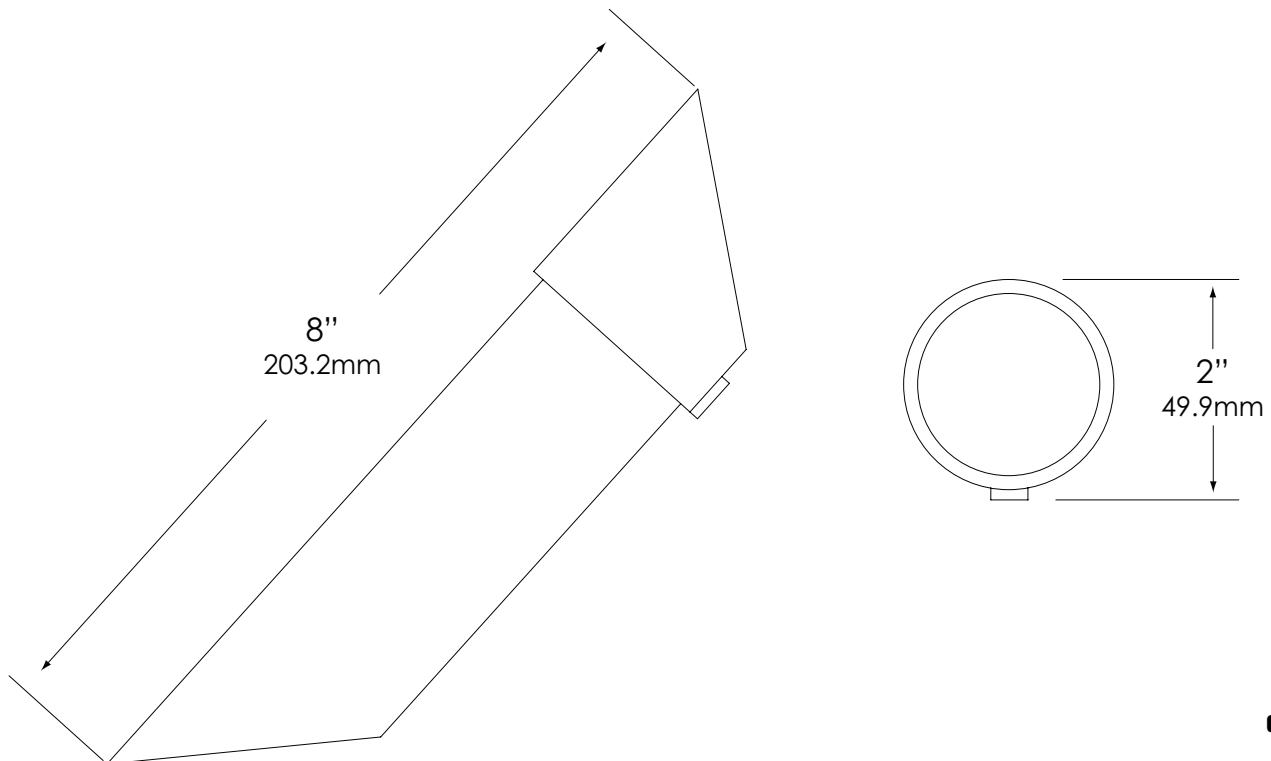

FINISH:

Polyester powder-coat finish available in Black, Verde, Architectural Brick, Architectural Bronze, Light Bronze, Dark Bronze, Granite, Pewter, Terra-cotta, Rust, Hunter Green, Mocha, Weathered Bronze, Weathered Iron, and White.

SOCKET/LAMP HOLDER:

Top grade ceramic socket with nickel contacts, stainless steel springs, and Teflon-jacketed wire leads.

LENS:

Clear, tempered, shock and heat-resistant, soda-lime glass lens. Optical effect lenses are available; see accessories column on fixture ordering information chart.

LAMP TYPE:

MR-11 Halogen – 35W maximum. LN-20 FTD (20W) Standard.

MOUNTING:

Direct-mount. Mounting accessories not required.

FASTENERS:

All fasteners are stainless steel.

WIRING:

Prewired with a three-foot pigtail of 18-2 direct-burial cable and underground connectors for a secure connection to supply cable.

CERTIFICATION:

UL Listed to U.S. and Canadian safety standards for low voltage landscape luminaires (UL 1838). Maximum wattages allowed by Underwriters Laboratories (UL) for U.S. and Canadian markets may vary. Maximum wattages specified are Underwriters Laboratories U.S. standard. Please contact Vista for any questions about maximum wattages allowed by UL Canadian standards.

All Vista luminaires are **MADE IN U.S.A.**

DIMENSIONS:

Vista Professional Outdoor Lighting reserves the right to modify the design and/or construction of the fixture shown without further notification.