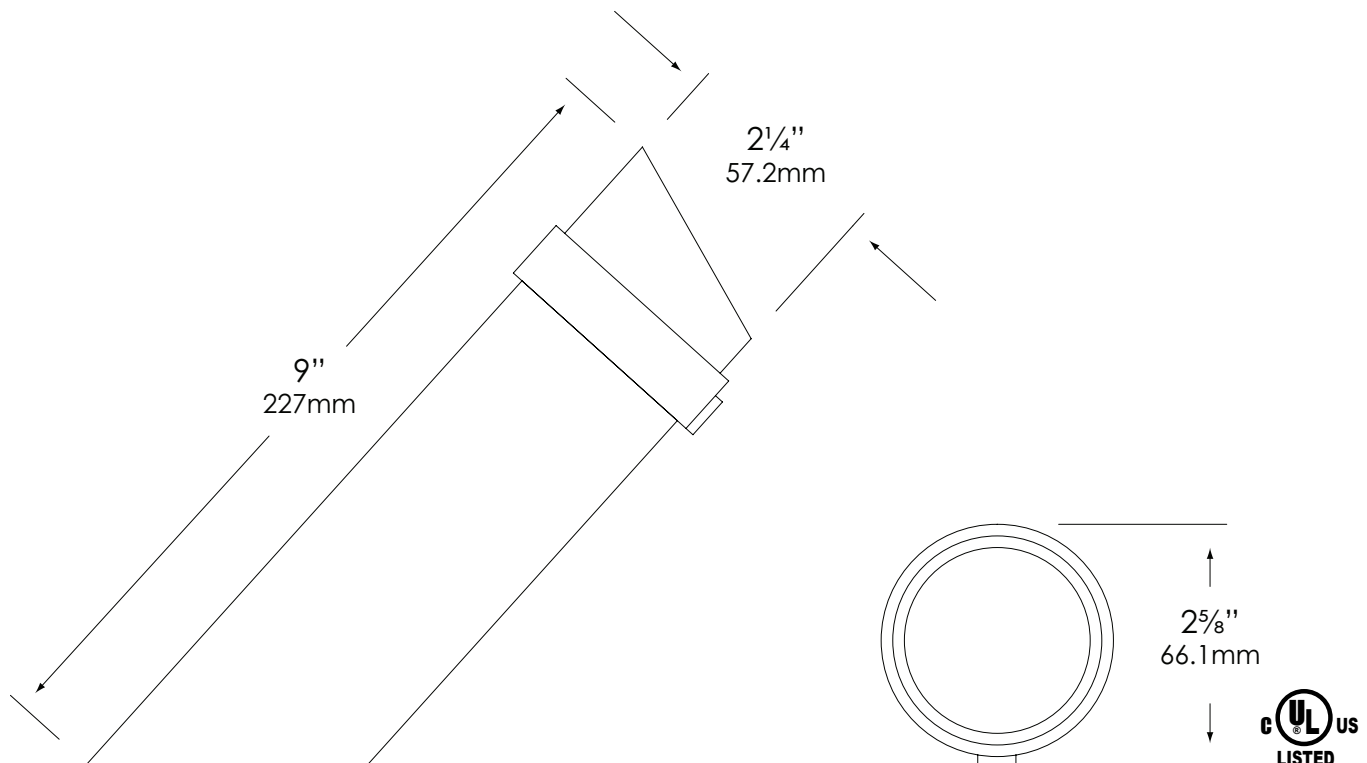

FINISH:

Polyester powder-coat finish available in Black, Verde, Architectural Brick, Architectural Bronze, Light Bronze, Dark Bronze, Granite, Pewter, Terra-cotta, Rust, Hunter Green, Mocha, Weathered Bronze, Weathered Iron, and White.

SOCKET/LAMP HOLDER:

Top grade ceramic socket with nickel contacts, stainless steel springs, and Teflon-jacketed wire leads.

LENS:

Clear, tempered, shock and heat-resistant, soda-lime glass lens. Optical effect lenses are available; see accessories column on fixture ordering information chart.

LAMP TYPE:

MR-16 Halogen – 20W maximum. LN-20 BAB (20W) Standard.

MOUNTING:

Direct-mount. Mounting accessories not required.

FASTENERS:

All fasteners are stainless steel.

WIRING:

Prewired with a three-foot pigtail of 18-2 direct-burial cable and underground connectors for a secure connection to supply cable.

CERTIFICATION:

UL Listed to U.S. and Canadian safety standards for low voltage landscape luminaires (UL 1838). Maximum wattages allowed by Underwriters Laboratories (UL) for U.S. and Canadian markets may vary. Maximum wattages specified are Underwriters Laboratories U.S. standard. Please contact Vista for any questions about maximum wattages allowed by UL Canadian standards.

All Vista luminaires are **MADE IN U.S.A.**

DIMENSIONS:

Vista Professional Outdoor Lighting reserves the right to modify the design and/or construction of the fixture shown without further notification.