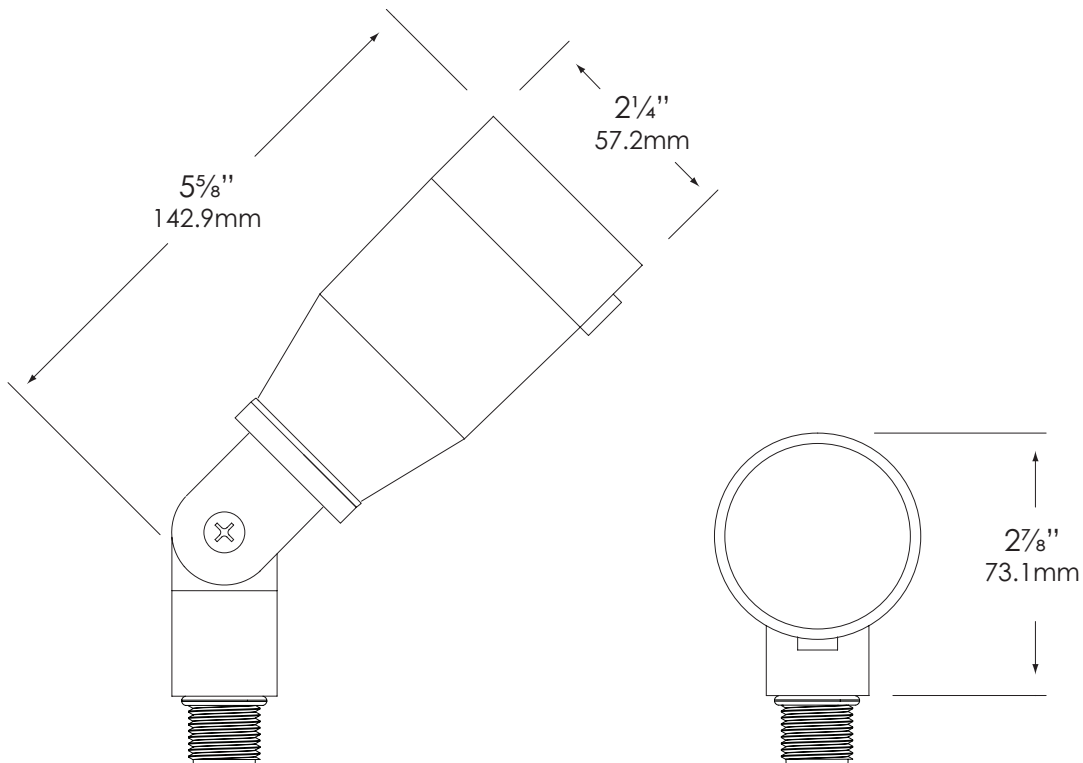

SOCKET/LAMP HOLDER:

Top grade ceramic socket with nickel contacts, stainless steel springs, and Teflon-jacketed wire leads.

LENS:

Clear, tempered, shock and heat-resistant, soda-lime glass lens. Optical effect lenses are available; see accessories column on fixture ordering information chart.

LAMP TYPE:

MR-16 Halogen – 20W maximum. LN-20 BAB (20W) Standard.

MOUNTING:

Injection-molded, glass-reinforced Ryton® R-4 composite adjustable knuckle with ½" NPT. Fixture may be mounted into threaded hubs in junction boxes, ground stakes, tree-mount boxes, or mounting

canopies. Please see fixture ordering information for mounting selection.

FASTENERS:

All fasteners are stainless steel.

WIRING:

Prewired with a three-foot pigtail of 18-2 direct-burial cable and underground connectors for a secure connection to supply cable.

CERTIFICATION:

UL Listed to U.S. and Canadian safety standards for low voltage landscape luminaires (UL 1838). Maximum wattages allowed by Underwriters Laboratories (UL) for U.S. and Canadian markets may vary. Maximum wattages specified are Underwriters Laboratories U.S. standard. Please contact Vista for any questions about maximum wattages allowed by UL Canadian standards.

All Vista luminaires are **MADE IN U.S.A.**

DIMENSIONS:

Vista Professional Outdoor Lighting reserves the right to modify the design and/or construction of the fixture shown without further notification.