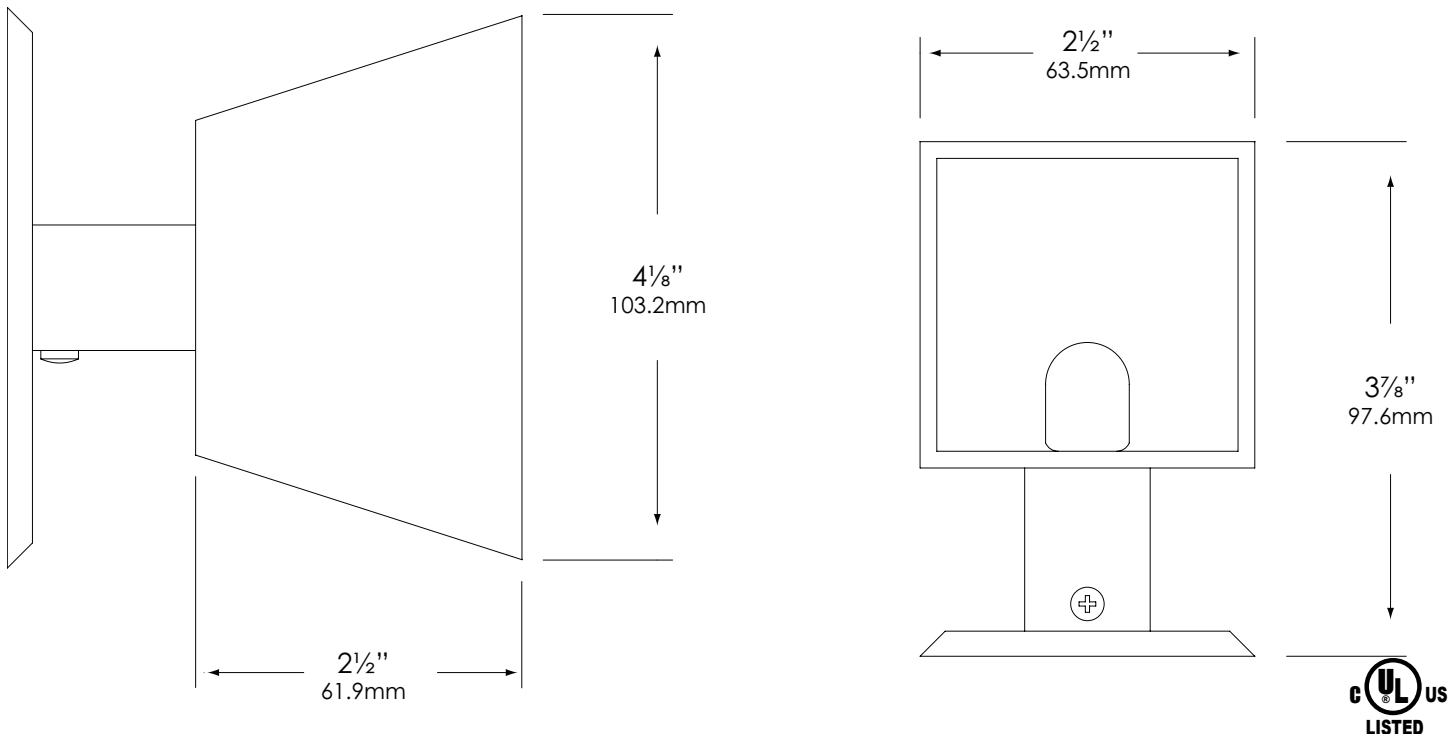

### DIMENSIONS:

Vista Professional Outdoor Lighting reserves the right to modify the design and/or construction of the fixture shown without further notification.