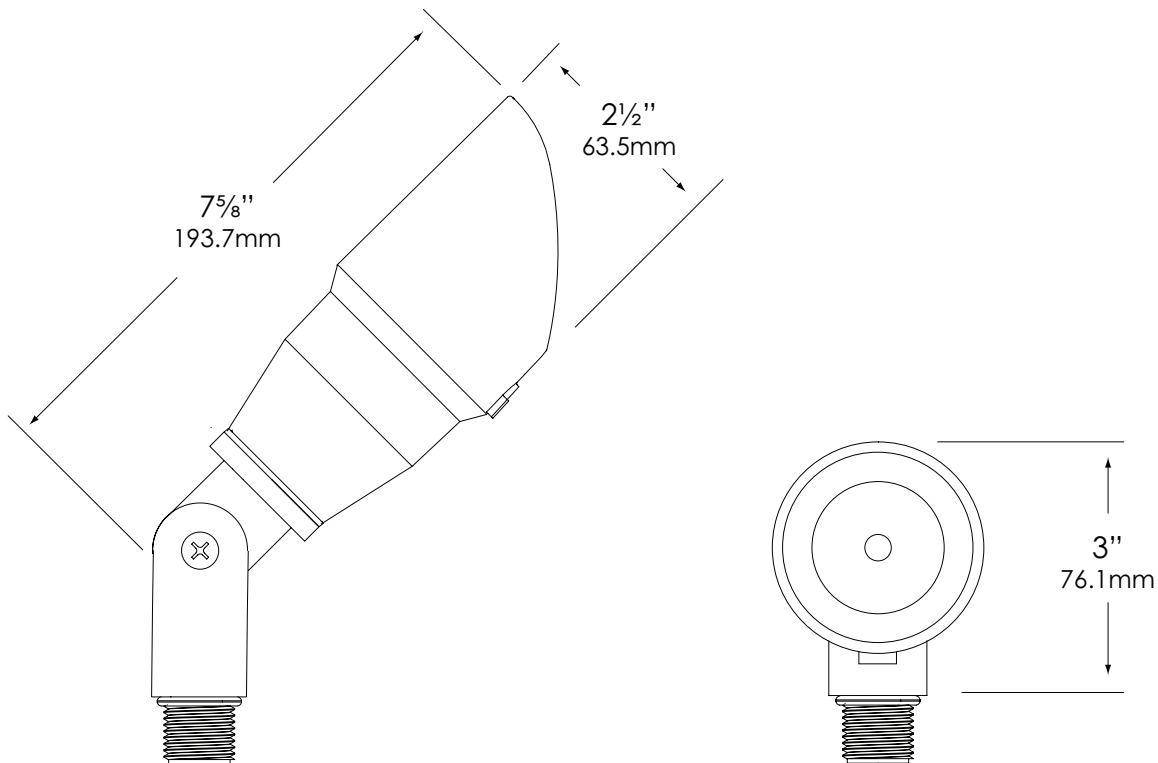

SOCKET/LAMP HOLDER:

Top grade ceramic socket with nickel contacts, stainless steel springs, and Teflon-jacketed wire leads.

LENS:

Clear or frosted convex glass lens. Optical effect lenses are available; see accessories column on fixture ordering information chart.

LAMP TYPE:

MR-16 Halogen – 20W maximum. LN-20 BAB (20W) Standard.
(See back page for LED lamp specifications)

MOUNTING:

Injection-molded, glass-reinforced Ryton® R-4 composite adjustable

knuckle with ½" NPT. Fixture may be mounted into threaded hubs in junction boxes, ground stakes, tree-mount boxes, or mounting canopies. Please see fixture ordering information for mounting selection.

FASTENERS:

All fasteners are stainless steel.

WIRING:

Prewired with a three-foot pigtail of 18-2 direct-burial cable and underground connectors for a secure connection to supply cable.

CERTIFICATION:

UL Listed to U.S. and Canadian safety standards for low voltage landscape luminaires (UL 1838). Maximum wattages allowed by Underwriters Laboratories (UL) for U.S. and Canadian markets may vary. Maximum wattages specified are Underwriters Laboratories U.S. standard. Please contact Vista for any questions about maximum wattages allowed by UL Canadian standards.

All Vista luminaires are **MADE IN U.S.A.**

DIMENSIONS:

Vista Professional Outdoor Lighting reserves the right to modify the design and/or construction of the fixture shown without further notification.