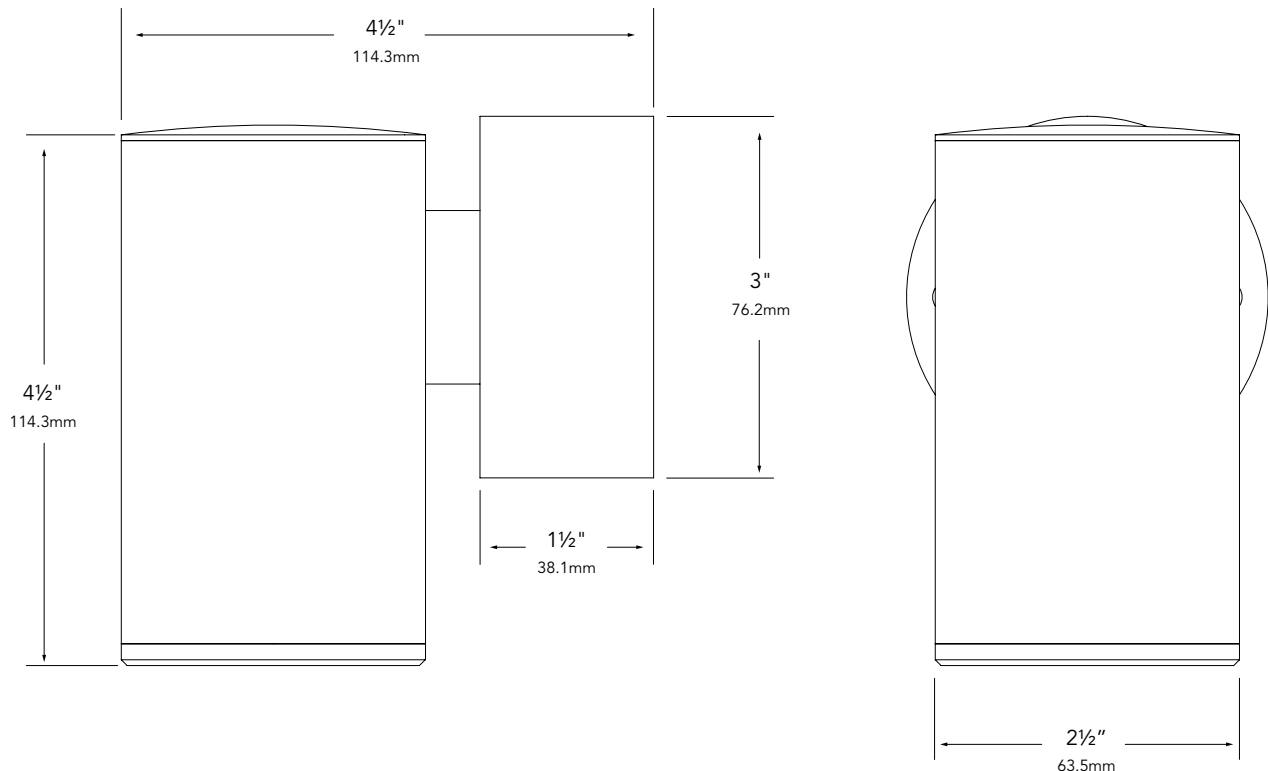

#### DIMENSIONS:

Vista Professional Outdoor Lighting reserves the right to modify the design and/or construction of the fixture shown without further notification.