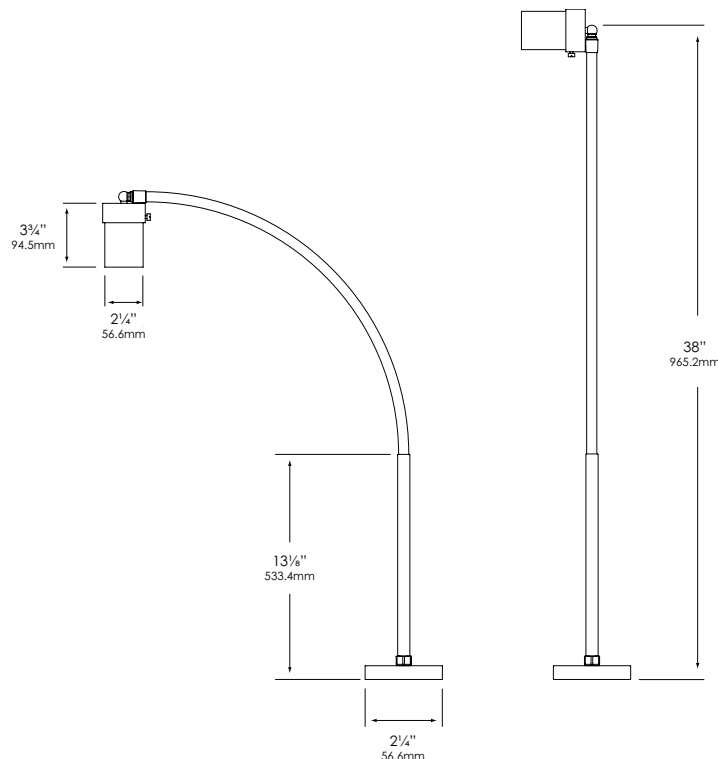

### FIXTURE SPECIFICATIONS:

**HOUSING:**

Heavy gauge extruded aluminum.

**STEM:**

Heavy gauge, adjustable, nickel plated stainless steel tubing.

**FINISH:**

Black polyester powder-coat finished housing & base with black UV resistant PVC incased stem.

**SOCKET/LAMP HOLDER:**

Top grade ceramic socket with nickel contacts, stainless steel springs, & Teflon-jacketed wire leads.

**LENS:**

Shock & heat resistant soda-lime glass lens.

**LAMP TYPE:**

MR16 – 20W maximum. LN-20 BAB (20W) Standard.

**MOUNTING:**

Bottom of stem threaded into CNC-machined solid aluminum mounting canopy.

**FASTENERS:**

All fasteners are stainless steel.

**WIRING:**

Prewired with a 3' pigtail of 18-2 direct-burial cable & underground connectors for a secure connection to supply cable. Optional hardwired on/off switch available.

### DIMENSIONS:

Vista Professional Outdoor Lighting reserves the right to modify the design and/or construction of the fixture shown without further notification.