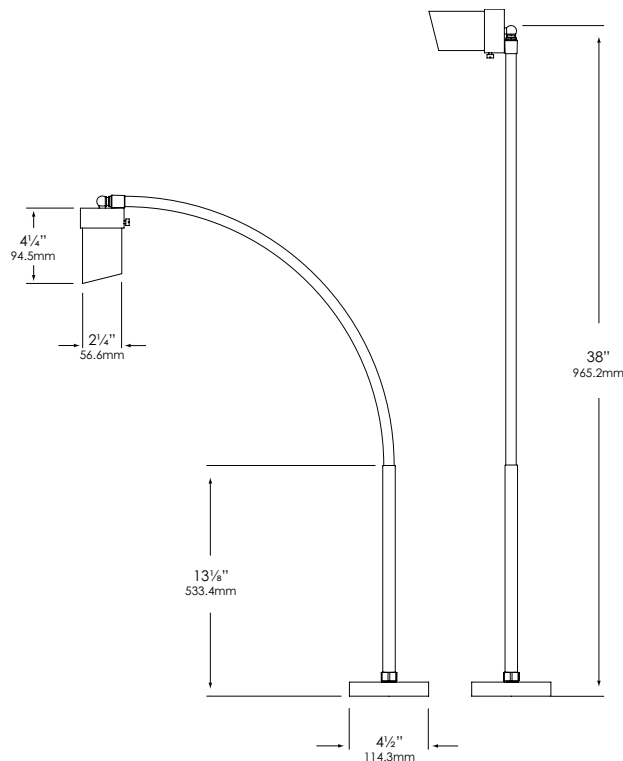

SPECIFICATION SHEET

MODEL: 4015 - 12V Series: Specialty Lights

FIXTURE SPECIFICATIONS:

HOUSING:

Heavy gauge extruded aluminum.

STEM:

Heavy gauge, adjustable, nickel plated stainless steel tubing.

FINISH:

Black polyester powder-coat finished housing & base with black UV resistant PVC incased stem.

SOCKET/LAMP HOLDER:

Top grade ceramic socket with nickel contacts, stainless steel springs, & Teflon-jacketed wire leads.

LENS:

Shock & heat resistant soda-lime glass lens.

LAMP TYPE:

MR16 – 20W maximum. LN-20 BAB (20W) Standard.

MOUNTING:

Bottom of stem threaded into CNC-machined solid aluminum mounting canopy.

FASTENERS:

All fasteners are stainless steel.

WIRING:

Prewired with a 3' pigtail of 18-2 direct-burial cable & underground connectors for a secure connection to supply cable. Optional hardwired on/off switch available.

CERTIFICATION:

UL Listed to U.S. & Canadian safety standards for low voltage landscape luminaires (UL 1838). Maximum wattages allowed by Underwriters Laboratories (UL) for U.S. & Canadian markets may vary. Maximum wattages specified are Underwriters Laboratories U.S. standard. Please contact Vista for any questions about maximum wattages allowed by UL Canadian standards.

All Vista luminaires are **MADE IN U.S.A.**

DIMENSIONS:

Vista Professional Outdoor Lighting reserves the right to modify the design and/or construction of the fixture shown without further notification.