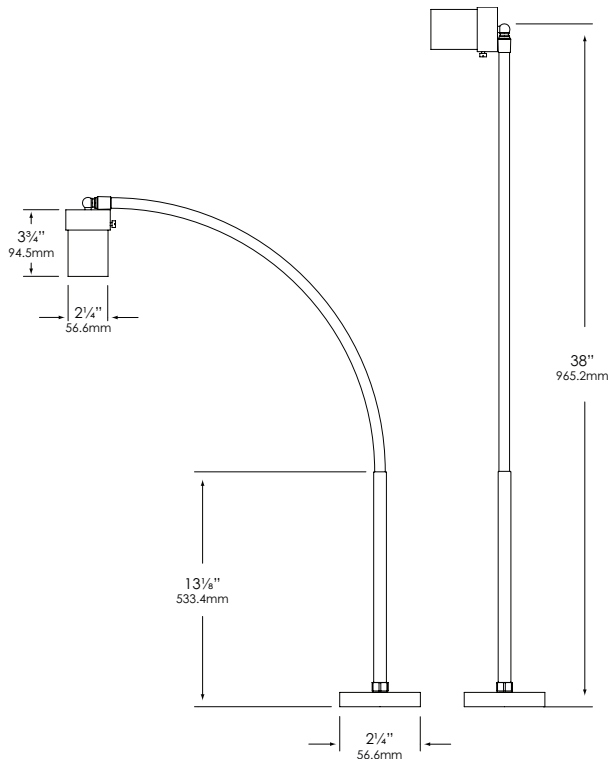

SPECIFICATION SHEET

MODEL: 4016 - 12V Series: Specialty Lights

FIXTURE SPECIFICATIONS:

HOUSING:

Heavy gauge extruded aluminum.

STEM:

Heavy gauge, adjustable, nickel plated stainless steel tubing.

FINISH:

Natural, polished aluminum housing & base with nickel plated stem.

SOCKET/LAMP HOLDER:

Top grade ceramic socket with nickel contacts, stainless steel springs, & Teflon-jacketed wire leads.

LENS:

Shock & heat resistant soda-lime glass lens.

LAMP TYPE:

MR16 – 20W maximum. LN-20 BAB (20W) Standard.

MOUNTING:

Bottom of stem threaded into CNC-machined solid aluminum mounting canopy.

FASTENERS:

All fasteners are stainless steel.

WIRING:

Prewired with a 3' pigtail of 18-2 direct-burial cable & underground connectors for a secure connection to supply cable. Optional hardwired on/off switch available.

CERTIFICATION:

UL Listed to U.S. & Canadian safety standards for low voltage landscape luminaires (UL 1838). Maximum wattages allowed by Underwriters Laboratories (UL) for U.S. & Canadian markets may vary. Maximum wattages specified are Underwriters Laboratories U.S. standard. Please contact Vista for any questions about maximum wattages allowed by UL Canadian standards.

All Vista luminaires are **MADE IN U.S.A.**

DIMENSIONS:

Vista Professional Outdoor Lighting reserves the right to modify the design and/or construction of the fixture shown without further notification.