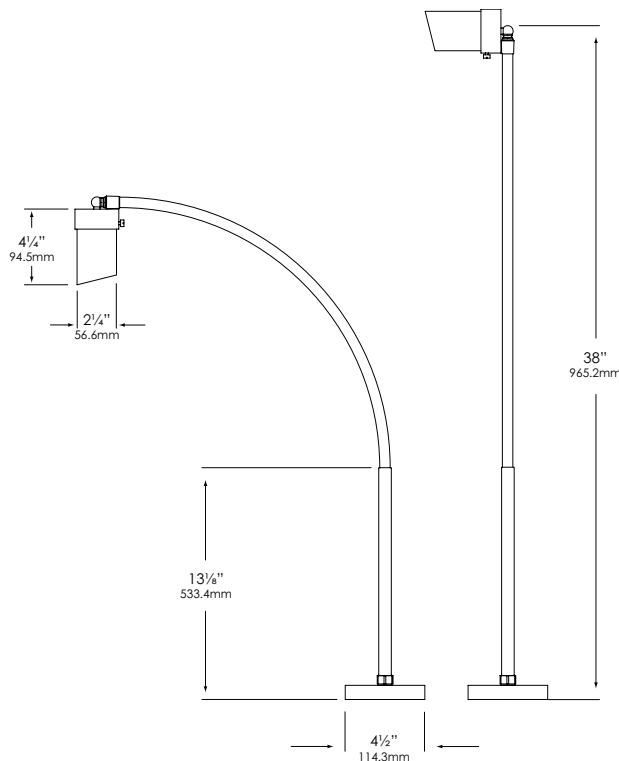

SPECIFICATION SHEET

MODEL: 4017 - 12V Series: Specialty Lights

FIXTURE SPECIFICATIONS:

HOUSING:

Heavy gauge extruded aluminum.

STEM:

Heavy gauge, adjustable, nickel plated stainless steel tubing.

FINISH:

Natural, polished aluminum housing & base with nickel plated stem.

SOCKET/LAMP HOLDER:

Top grade ceramic socket with nickel contacts, stainless steel springs, & Teflon-jacketed wire leads.

LENS:

Shock & heat resistant soda-lime glass lens.

LAMP TYPE:

MR16 – 20W maximum. LN-20 BAB (20W) Standard.

MOUNTING:

Bottom of stem threaded into CNC-machined solid aluminum mounting canopy.

FASTENERS:

All fasteners are stainless steel.

WIRING:

Prewired with a 3' pigtail of 18-2 direct-burial cable & underground connectors for a secure connection to supply cable. Optional hardwired on/off switch available.

CERTIFICATION:

UL Listed to U.S. & Canadian safety standards for low voltage landscape luminaires (UL 1838). Maximum wattages allowed by Underwriters Laboratories (UL) for U.S. & Canadian markets may vary. Maximum wattages specified are Underwriters Laboratories U.S. standard. Please contact Vista for any questions about maximum wattages allowed by UL Canadian standards.

All Vista luminaires are **MADE IN U.S.A.**

DIMENSIONS:

Vista Professional Outdoor Lighting reserves the right to modify the design and/or construction of the fixture shown without further notification.