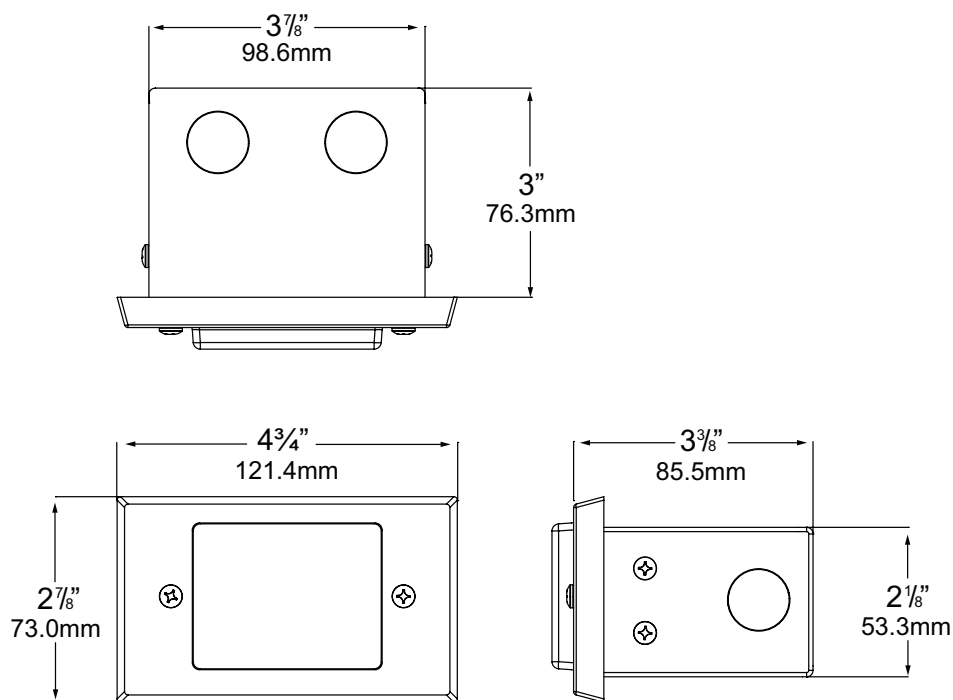

COVER PLATE:

Die-cast, copper-free, aluminum fitted to the recessed box with UV-resistant weather stripping— providing a superior weather-tight seal.

FINISH:

Polyester powder-coated finish available in Black, Verde, Architectural Brick, Architectural Bronze, Granite, Pewter, Terracotta, Rust, Hunter Green, Mocha, Weathered Bronze, Weathered Iron, & White.

SOCKET/LAMP HOLDER:

Top grade ceramic socket with nickel contacts, stainless steel springs, & Teflon-jacketed wire leads.

LENS:

Translucent, molded, high-impact, polycarbonate lens.

LAMP TYPE:

T3 – 20W maximum. LN-10 T3 Halogen (10W) Standard.

(See back page for LED lamp specifications)

MOUNTING:

Recessed mounting box with easy-to-align system included.

FASTENERS:

All fasteners are stainless steel.

WIRING:

Provided with a three-foot pigtail of 18-2 SPT1 UV resistant cable & underground connectors for a secure connection to the supply cable.

CERTIFICATION:

UL Listed to U.S. & Canadian safety standards for low voltage landscape luminaires (UL 1838). The maximum wattages allowed by Underwriters Laboratories (UL) for the U.S. & Canadian markets may vary. Maximum wattages specified are Underwriters Laboratories U.S. standard. Please contact Vista for any questions about the maximum wattages allowed by UL Canadian standards.

All Vista luminaires are **MADE IN THE U.S.A.**

DIMENSIONS:

1625 Surveyor Avenue • Simi Valley, CA 93063 • (805) 527-0987 • (800) 766-VISTA (8478)

FAX: (888) 670-VISTA (8478) • email@vistapro.com • www.vistapro.com