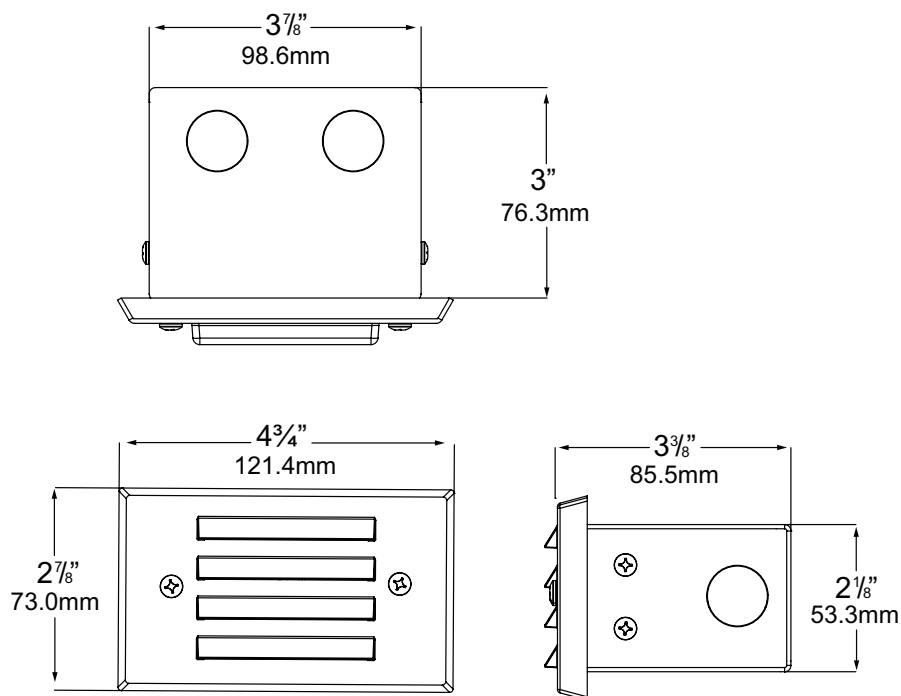

COVER PLATE:

Die-cast, copper-free, aluminum fitted to the recessed box with UV-resistant weather stripping— providing a superior weather-tight seal.

FINISH:

Polyester powder-coated finish available in Black, Verde, Architectural Brick, Architectural Bronze, Granite, Pewter, Terracotta, Rust, Hunter Green, Mocha, Weathered Bronze, Weathered Iron, & White.

SOCKET/LAMP HOLDER:

Top grade ceramic socket with nickel contacts, stainless steel springs, & Teflon-jacketed wire leads.

LENS:

Clear, high-impact, polycarbonate lens.

LAMP TYPE:

T3 – 20W maximum. LN-10 T3 Halogen (10W) Standard.

(See back page for LED lamp specifications)

MOUNTING:

Recessed mounting box with *easy-to-align* system included.

FASTENERS:

All fasteners are stainless steel.

WIRING:

Provided with a three-foot pigtail of 18-2 SPT1 UV resistant cable & underground connectors for a secure connection to the supply cable.

CERTIFICATION:

UL Listed to U.S. & Canadian safety standards for low voltage landscape luminaires (UL 1838). The maximum wattages allowed by Underwriters Laboratories (UL) for the U.S. & Canadian markets may vary. Maximum wattages specified are Underwriters Laboratories U.S. standard. Please contact Vista for any questions about the maximum wattages allowed by UL Canadian standards.

All Vista luminaires are **MADE IN THE U.S.A.**

DIMENSIONS:

1625 Surveyor Avenue • Simi Valley, CA 93063 • (805) 527-0987 • (800) 766-VISTA (8478)

FAX: (888) 670-VISTA (8478) • email@vistapro.com • www.vistapro.com

4242 (11/08)