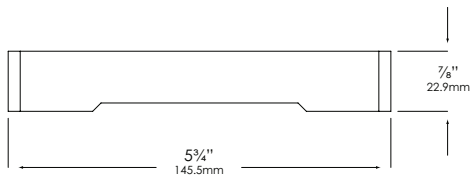

Type: _____
Model: _____
Project: _____

SPECIFICATION SHEET

MODEL: 4260 - 12V Series: Step & Brick Lights

FIXTURE SPECIFICATIONS:

CHASSIS:

Stainless Steel

Flange Plate:

Stainless Steel

HOUSING:

Aluminum, Stainless Steel, Brass, or Copper

FINISH:

Polyester powder-coat finish available in Black, Verde, Architectural Brick, Architectural Bronze, Light Bronze, Dark Bronze, Granite, Pewter, Terra-cotta, Rust, Hunter Green, Mocha, Weathered Bronze, Weathered Iron, and White. Also, natural copper, stainless steel, natural brass, and Olde brass.

SOCKET/LAMP HOLDER:

Top grade Noryl polymer socket with phosphor bronze contacts and PVC-jacketed wire leads.

Stainless steel lamp holder.

LAMP TYPE:

LNX-10 T3.5 Xenon(10W) Standard, 10W Max

(See back page for LED lamp specifications)

LENS:

High-impact, textured, Tuffak® lens for superior light distribution.

WIRING:

Provided with a five-foot pigtail of 18-2 SPT1 UV resistant cable & underground connectors for a secure connection to supply cable.

CERTIFICATION:

Pending

All Vista luminaires are [MADE IN U.S.A.](#)

DIMENSIONS:

Vista Professional Outdoor Lighting reserves the right to modify the design and/or construction of the fixture shown without further notification.