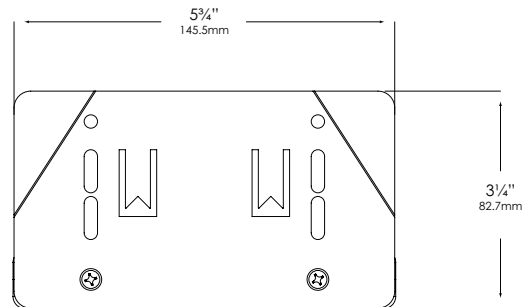

Type: _____
Model: _____
Project: _____

SPECIFICATION SHEET

MODEL: 4260 - 12V Series: Step & Brick Lights

FIXTURE SPECIFICATIONS:

CHASSIS:

Stainless Steel

Flange Plate:

Stainless Steel

HOUSING:

Aluminum, Stainless Steel, Brass, or Copper

FINISH:

Polyester powder-coat finish available in Black, Verde, Architectural Brick, Architectural Bronze, Light Bronze, Dark Bronze, Granite, Pewter, Terra-cotta, Rust, Hunter Green, Mocha, Weathered Bronze, Weathered Iron, and White. Also, natural copper, stainless steel, natural brass, and Olde brass.

SOCKET/LAMP HOLDER:

Top grade Noryl polymer socket with phosphor bronze contacts and PVC-jacketed wire leads.

Stainless steel lamp holder.

LAMP TYPE:

LNX-10 T3.5 Xenon(10W) Standard, 10W Max

(See back page for LED lamp specifications)

LENS:

High-impact, textured, Tuffak® lens for superior light distribution.

WIRING:

Provided with a five-foot pigtail of 18-2 SPT1 UV resistant cable & underground connectors for a secure connection to supply cable.

CERTIFICATION:

Pending

All Vista luminaires are [MADE IN U.S.A.](#)

DIMENSIONS:

Vista Professional Outdoor Lighting reserves the right to modify the design and/or construction of the fixture shown without further notification.