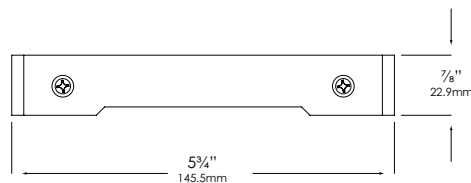

Type: _____
Model: _____
Project: _____

SPECIFICATION SHEET

MODEL: 4260 - 12V Series: Step & Brick Lights

FIXTURE SPECIFICATIONS:

CHASSIS:

Stainless Steel

Flange Plate:

Stainless Steel

HOUSING:

Aluminum, Stainless Steel, Brass, or Copper

FINISH:

Polyester powder-coat finish available in Black, Verde, Architectural Brick, Architectural Bronze, Light Bronze, Dark Bronze, Granite, Pewter, Terra-cotta, Rust, Hunter Green, Mocha, Weathered Bronze, Weathered Iron, and White. Also, natural copper, stainless steel, natural brass, and Olde brass.

SOCKET/LAMP HOLDER:

Top grade Noryl polymer socket with phosphor bronze contacts and PVC-jacketed wire leads.

Stainless steel lamp holder.

LAMP TYPE:

LNX-10 T3.5 Xenon(10W) Standard, 10W Max

(See back page for LED lamp specifications)

LENS:

High-impact, textured, Tuffak® lens for superior light distribution.

WIRING:

Provided with a five-foot pigtail of 18-2 SPT1 UV resistant cable & underground connectors for a secure connection to supply cable.

CERTIFICATION:

Pending

All Vista luminaires are [MADE IN U.S.A.](#)

DIMENSIONS:

Vista Professional Outdoor Lighting reserves the right to modify the design and/or construction of the fixture shown without further notification.