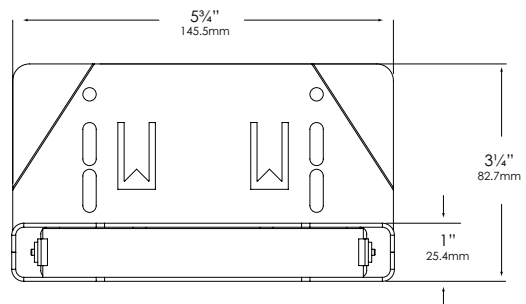

Type: _____
Model: _____
Project: _____

SPECIFICATION SHEET

MODEL: 4260 - 12V Series: Step & Brick Lights

FIXTURE SPECIFICATIONS:

CHASSIS:

Stainless Steel

Flange Plate:

Stainless Steel

HOUSING:

Aluminum, Stainless Steel, Brass, or Copper

FINISH:

Polyester powder-coat finish available in Black, Verde, Architectural Brick, Architectural Bronze, Light Bronze, Dark Bronze, Granite, Pewter, Terra-cotta, Rust, Hunter Green, Mocha, Weathered Bronze, Weathered Iron, and White. Also, natural copper, stainless steel, natural brass, and Olde brass.

SOCKET/LAMP HOLDER:

Top grade Noryl polymer socket with phosphor bronze contacts and PVC-jacketed wire leads.

Stainless steel lamp holder.

LAMP TYPE:

LNX-10 T3.5 Xenon(10W) Standard, 10W Max

(See back page for LED lamp specifications)

LENS:

High-impact, textured, Tuffak® lens for superior light distribution.

WIRING:

Provided with a five-foot pigtail of 18-2 SPT1 UV resistant cable & underground connectors for a secure connection to supply cable.

CERTIFICATION:

Pending

All Vista luminaires are [MADE IN U.S.A.](#)

DIMENSIONS:

Vista Professional Outdoor Lighting reserves the right to modify the design and/or construction of the fixture shown without further notification.