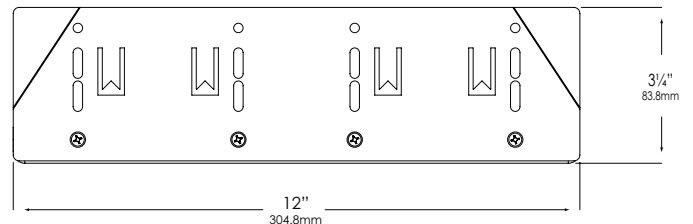

Type: _____
Model: _____
Project: _____

SPECIFICATION SHEET

MODEL: 4261 - 12V Series: Step & Brick Lights

FIXTURE SPECIFICATIONS:

CHASSIS:

Stainless Steel

Flange Plate:

Stainless Steel

HOUSING:

Aluminum, Stainless Steel, Brass, or Copper

FINISH:

Polyester powder-coat finish available in Black, Verde, Architectural Brick, Architectural Bronze, Light Bronze, Dark Bronze, Granite, Pewter, Terra-cotta, Rust, Hunter Green, Mocha, Weathered Bronze, Weathered Iron, and White. Also, natural copper, stainless steel, natural brass, and Olde brass.

SOCKET/LAMP HOLDER:

Top grade Noryl polymer socket with phosphor bronze contacts and PVC-jacketed wire leads.

Stainless steel lamp holder.

LAMP TYPE:

LNX-10 T3.5 Xenon(10W) Standard, 20W Max

(See back page for LED lamp specifications)

LENS:

High-impact, textured, Tuffak® lens for superior light distribution.

WIRING:

Provided with a five-foot pigtail of 18-2 SPT1 UV resistant cable & underground connectors for a secure connection to supply cable.

CERTIFICATION:

Pending

All Vista luminaires are [MADE IN U.S.A.](#)

DIMENSIONS:

Vista Professional Outdoor Lighting reserves the right to modify the design and/or construction of the fixture shown without further notification.