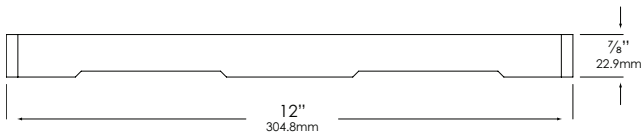

Type: _____
Model: _____
Project: _____

SPECIFICATION SHEET

MODEL: 4261 - 12V Series: Step & Brick Lights

FIXTURE SPECIFICATIONS:

CHASSIS:

Stainless Steel

Flange Plate:

Stainless Steel

HOUSING:

Aluminum, Stainless Steel, Brass, or Copper

FINISH:

Polyester powder-coat finish available in Black, Verde, Architectural Brick, Architectural Bronze, Light Bronze, Dark Bronze, Granite, Pewter, Terra-cotta, Rust, Hunter Green, Mocha, Weathered Bronze, Weathered Iron, and White. Also, natural copper, stainless steel, natural brass, and Olde brass.

SOCKET/LAMP HOLDER:

Top grade Noryl polymer socket with phosphor bronze contacts and PVC-jacketed wire leads.

Stainless steel lamp holder.

LAMP TYPE:

LNX-10 T3.5 Xenon(10W) Standard, 20W Max

(See back page for LED lamp specifications)

LENS:

High-impact, textured, Tuffak® lens for superior light distribution.

WIRING:

Provided with a five-foot pigtail of 18-2 SPT1 UV resistant cable & underground connectors for a secure connection to supply cable.

CERTIFICATION:

Pending

All Vista luminaires are [MADE IN U.S.A.](#)

DIMENSIONS:

Vista Professional Outdoor Lighting reserves the right to modify the design and/or construction of the fixture shown without further notification.