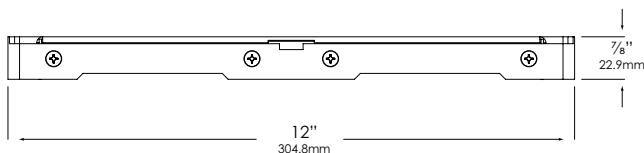

Type: _____
Model: _____
Project: _____

SPECIFICATION SHEET

MODEL: 4261 - 12V Series: Step & Brick Lights

FIXTURE SPECIFICATIONS:

CHASSIS:

Stainless Steel

Flange Plate:

Stainless Steel

HOUSING:

Aluminum, Stainless Steel, Brass, or Copper

FINISH:

Polyester powder-coat finish available in Black, Verde, Architectural Brick, Architectural Bronze, Light Bronze, Dark Bronze, Granite, Pewter, Terra-cotta, Rust, Hunter Green, Mocha, Weathered Bronze, Weathered Iron, and White. Also, natural copper, stainless steel, natural brass, and Olde brass.

SOCKET/LAMP HOLDER:

Top grade Noryl polymer socket with phosphor bronze contacts and PVC-jacketed wire leads.

Stainless steel lamp holder.

LAMP TYPE:

LNX-10 T3.5 Xenon(10W) Standard, 20W Max

(See back page for LED lamp specifications)

LENS:

High-impact, textured, Tuffak® lens for superior light distribution.

WIRING:

Provided with a five-foot pigtail of 18-2 SPT1 UV resistant cable & underground connectors for a secure connection to supply cable.

CERTIFICATION:

Pending

All Vista luminaires are [MADE IN U.S.A.](#)

DIMENSIONS:

Vista Professional Outdoor Lighting reserves the right to modify the design and/or construction of the fixture shown without further notification.