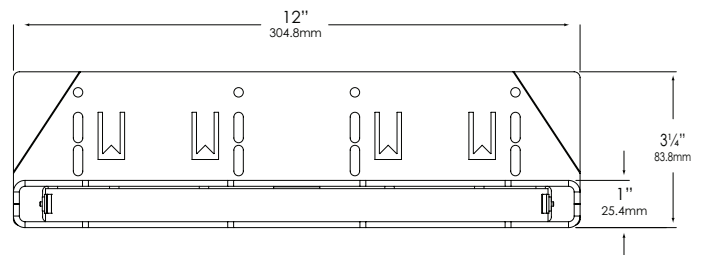

Type: _____
Model: _____
Project: _____

SPECIFICATION SHEET

MODEL: 4261 - 12V Series: Step & Brick Lights

FIXTURE SPECIFICATIONS:

CHASSIS:

Stainless Steel

Flange Plate:

Stainless Steel

HOUSING:

Aluminum, Stainless Steel, Brass, or Copper

FINISH:

Polyester powder-coat finish available in Black, Verde, Architectural Brick, Architectural Bronze, Light Bronze, Dark Bronze, Granite, Pewter, Terra-cotta, Rust, Hunter Green, Mocha, Weathered Bronze, Weathered Iron, and White. Also, natural copper, stainless steel, natural brass, and Olde brass.

SOCKET/LAMP HOLDER:

Top grade Noryl polymer socket with phosphor bronze contacts and PVC-jacketed wire leads.

Stainless steel lamp holder.

LAMP TYPE:

LNX-10 T3.5 Xenon(10W) Standard, 20W Max

(See back page for LED lamp specifications)

LENS:

High-impact, textured, Tuffak® lens for superior light distribution.

WIRING:

Provided with a five-foot pigtail of 18-2 SPT1 UV resistant cable & underground connectors for a secure connection to supply cable.

CERTIFICATION:

Pending

All Vista luminaires are [MADE IN U.S.A.](#)

DIMENSIONS:

Vista Professional Outdoor Lighting reserves the right to modify the design and/or construction of the fixture shown without further notification.