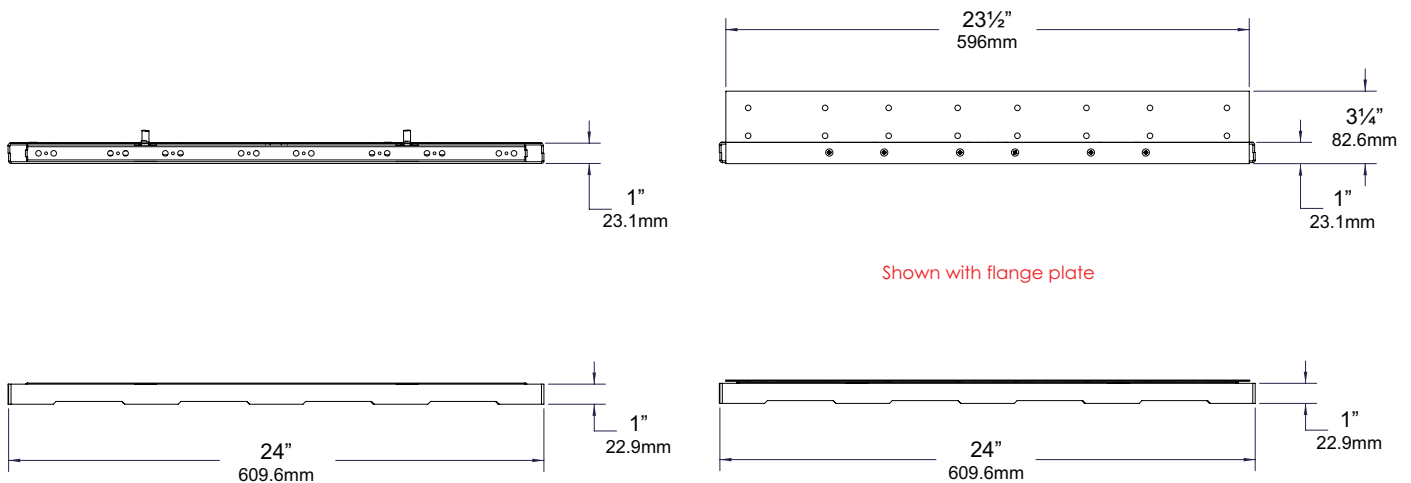

**PROFESSIONAL
OUTDOOR LIGHTING**

Type:

Model:

Project:

SPECIFICATION SHEET

MODEL 4263-LED Landscape Series • Step & Brick Lights

FIXTURE SPECIFICATIONS:

CHASSIS:

Stainless Steel

FLANGE PLATE:

Stainless Steel

HOUSING:

Aluminum, Stainless Steel, Brass, or Copper

FINISH:

Polyester powder-coat finish available in Black, Verde, Architectural Brick, Architectural Bronze, Light Bronze, Dark Bronze, Granite, Pewter, Terracotta, Rust, Hunter Green, Mocha, Weathered Bronze, Weathered Iron, and White. Also, natural copper, stainless steel, natural brass, and Olde brass.

LAMP TYPE:

High Output LED with Vista exclusive smart-driver, powered to operate for 50,000 hours.

ELECTRICAL:

Input voltage range 6 - 15V AC or 12V DC, regulated to achieve uniform illumination throughout the cable run of fixtures. Integral surge & reverse polarity protection.

LENS:

High-impact, textured, Tuffak® lens for superior light distribution.

WIRING:

Provided with a five-foot pigtail of 18-2 SPT1 UV resistant cable & underground connectors for a secure connection to supply cable.

All Vista luminaires are **MADE IN U.S.A.**

DIMENSIONS:

Vista Professional Outdoor Lighting reserves the right to modify the design and/or construction of the fixture shown without further notification.