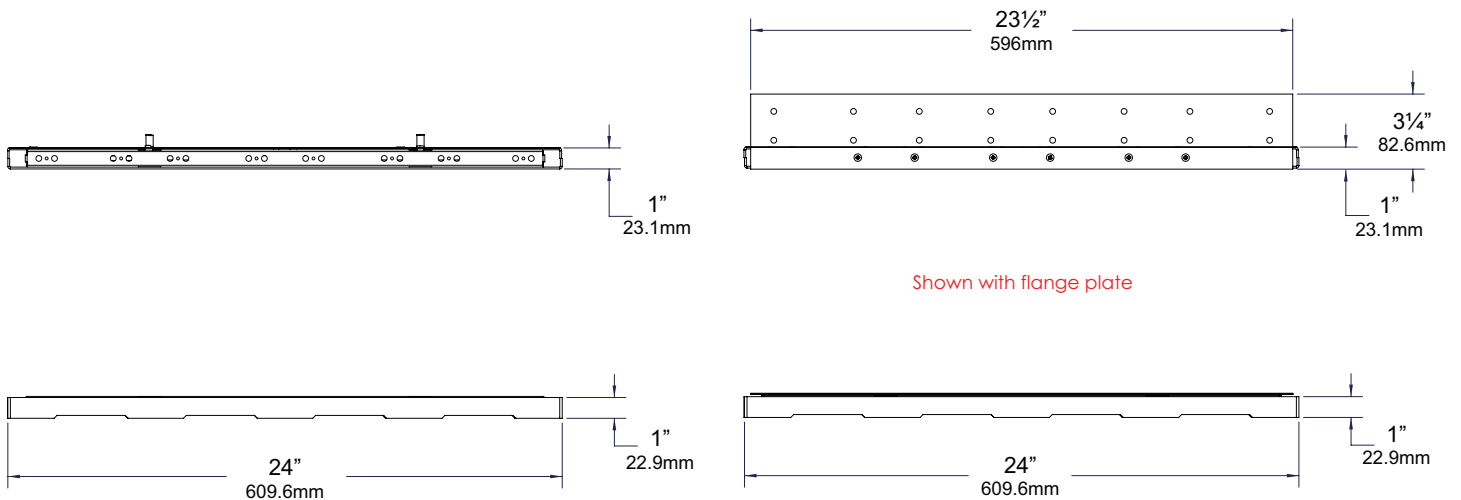

Type: _____
Model: _____
Project: _____

SPECIFICATION SHEET

MODEL: 4263 - 12V Series: Step & Brick Lights

FIXTURE SPECIFICATIONS:

CHASSIS:

Stainless Steel

Flange Plate:

Stainless Steel

HOUSING:

Aluminum, Stainless Steel, Brass, or Copper

FINISH:

Polyester powder-coat finish available in Black, Verde, Architectural Brick, Architectural Bronze, Light Bronze, Dark Bronze, Granite, Pewter, Terra-cotta, Rust, Hunter Green, Mocha, Weathered Bronze, Weathered Iron, and White. Also, natural copper, stainless steel, natural brass, and Olde brass.

SOCKET/LAMP HOLDER:

Top grade Noryl polymer socket with phosphor bronze contacts and PVC-jacketed wire leads.

Stainless steel lamp holder.

LAMP TYPE:

Four LNX-10 T3.5 Xenon(10W) Standard, 40W Max

(See back page for LED lamp specifications)

LENS:

High-impact, textured, Tuffak® lens for superior light distribution.

WIRING:

Provided with a five-foot pigtail of 18-2 SPT1 UV resistant cable & underground connectors for a secure connection to supply cable.

CERTIFICATION:

Pending

All Vista luminaires are [MADE IN U.S.A.](#)

DIMENSIONS:

Vista Professional Outdoor Lighting reserves the right to modify the design and/or construction of the fixture shown without further notification.