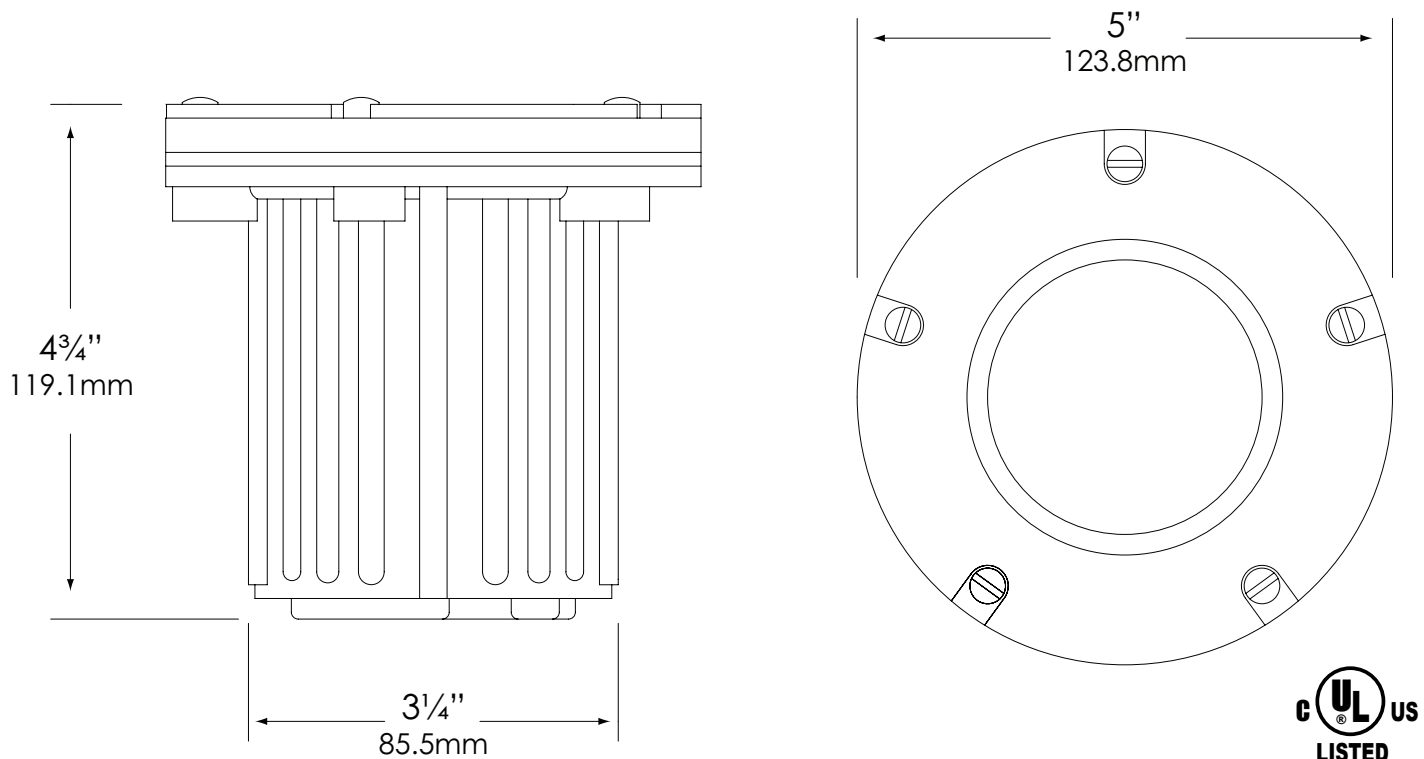

OPTICS/AIMING:

Adjustable lamp bracket (not available with LED) provides up to ±25° of tilt as well as 360° rotation of housing for precise beam control. Lamp bracket can be locked into place to prevent disrupting lamp position

when relamping. Models with housing brackets within ABS wells provide up to ±45° of tilt in addition to lamp bracket.

MOUNTING:

In-grade. Conduit mount fixtures have two 3/4" NPT inlets on bottom. Optional concrete mounting kit available; please see accessories column on fixture ordering information chart.

FASTENERS/INSERTS:

All fasteners are stainless steel with brass inserts.

WIRING:

Prewired with a three-foot pigtail of 18-2 direct-burial cable and underground connectors for a secure connection to supply cable.

CERTIFICATION:

UL Listed to U.S. and Canadian safety standards for low voltage landscape luminaires (UL 1838). Maximum wattages allowed by Underwriters Laboratories (UL) for U.S. and Canadian markets may vary. Maximum wattages specified are Underwriters Laboratories U.S. standard. Please contact Vista for any questions about maximum wattages allowed by UL Canadian standards. This luminaire has an ingress protection rating of **IP67** for protection against detrimental dust intrusion as well as penetration of water under submersion. Drive-over rated for 3,000 lbs.

All Vista luminaires are **MADE IN U.S.A.**

DIMENSIONS:

Vista Professional Outdoor Lighting reserves the right to modify the design and/or construction of the fixture shown without further notification.