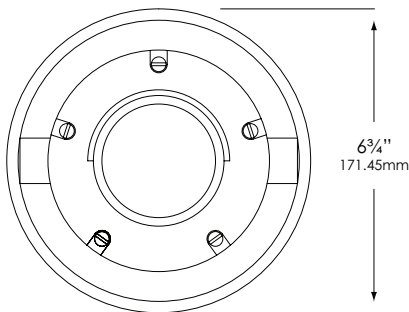

SOCKET/LAMP HOLDER:

Top grade ceramic socket with nickel contacts, stainless steel springs, & Teflon-jacketed wire leads.

LENS:

Clear, tempered, shock & heat-resistant, soda-lime glass lens-crowned (convex) to promote water runoff. Optical effect lenses are available; see accessories column on fixture ordering information chart.

LAMP TYPE:

MR-16 Halogen – 50W maximum. LN-20 BAB/FG (20W) Standard.

(See back page for LED lamp specifications)

MOUNTING:

In-grade installation.

FASTENERS/INSERTS:

All fasteners are stainless steel with brass inserts.

WIRING:

Prewired with a three-foot pigtail of 18-2 direct-burial cable & underground connectors for a secure connection to supply cable.

CERTIFICATION:

UL Listed to U.S. & Canadian safety standards for low voltage landscape luminaires (UL 1838). Maximum wattages allowed by Underwriters Laboratories (UL) for U.S. & Canadian markets may vary. Maximum wattages specified are Underwriters Laboratories U.S. standard. Please contact Vista for any questions about maximum wattages allowed by UL Canadian standards. This luminaire has an ingress protection rating of **IP67** for protection against detrimental dust intrusion as well as penetration of water under submersion.

All Vista luminaires are **MADE IN U.S.A.**

DIMENSIONS:

Vista Professional Outdoor Lighting reserves the right to modify the design and/or construction of the fixture shown without further notification.