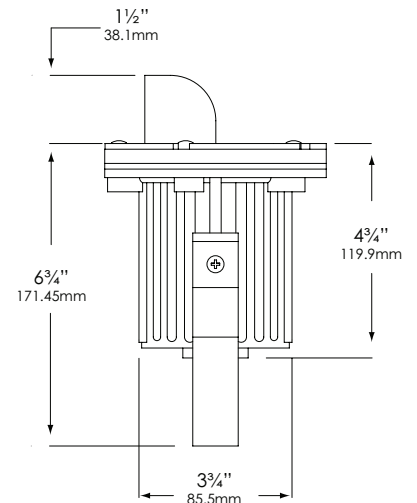

SOCKET/LAMP HOLDER:

Top grade ceramic socket with nickel contacts, stainless steel springs, & Teflon-jacketed wire leads.

LENS:

Clear, tempered, shock & heat-resistant, soda-lime glass lens-crowned (convex) to promote water runoff. Optical effect lenses are available; see accessories column on fixture ordering information chart.

LAMP TYPE:

MR-16 Halogen – 50W maximum. LN-20 BAB/FG (20W) Standard.

(See back page for LED lamp specifications)

MOUNTING:

In-grade installation.

FASTENERS/INSERTS:

All fasteners are stainless steel with brass inserts.

WIRING:

Prewired with a three-foot pigtail of 18-2 direct-burial cable & underground connectors for a secure connection to supply cable.

CERTIFICATION:

UL Listed to U.S. & Canadian safety standards for low voltage landscape luminaires (UL 1838). Maximum wattages allowed by Underwriters Laboratories (UL) for U.S. & Canadian markets may vary. Maximum wattages specified are Underwriters Laboratories U.S. standard. Please contact Vista for any questions about maximum wattages allowed by UL Canadian standards. This luminaire has an ingress protection rating of **IP67** for protection against detrimental dust intrusion as well as penetration of water under submersion.

All Vista luminaires are **MADE IN U.S.A.**

DIMENSIONS:

Vista Professional Outdoor Lighting reserves the right to modify the design and/or construction of the fixture shown without further notification.