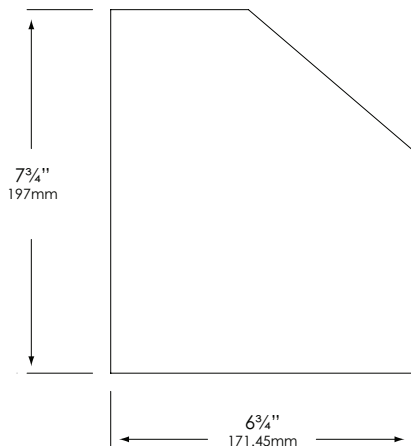

SOCKET/LAMP HOLDER:

Top grade ceramic socket with nickel contacts, stainless steel springs, & Teflon-jacketed wire leads.

LENS:

Clear, tempered, shock & heat-resistant, soda-lime glass lens-crowned (convex) to promote water runoff. Optical effect lenses are available; see accessories column on fixture ordering information chart.

LAMP TYPE:

MR-16 Halogen – 50W maximum. LN-20 BAB/FG (20W) Standard.

(See back page for LED lamp specifications)

MOUNTING:

In-grade installation.

FASTENERS/INSERTS:

All fasteners are stainless steel with brass inserts.

WIRING:

Prewired with a three-foot pigtail of 18-2 direct-burial cable & underground connectors for a secure connection to supply cable.

CERTIFICATION:

UL Listed to U.S. & Canadian safety standards for low voltage landscape luminaires (UL 1838). Maximum wattages allowed by Underwriters Laboratories (UL) for U.S. & Canadian markets may vary. Maximum wattages specified are Underwriters Laboratories U.S. standard. Please contact Vista for any questions about maximum wattages allowed by UL Canadian standards. This luminaire has an ingress protection rating of **IP67** for protection against detrimental dust intrusion as well as penetration of water under submersion.

All Vista luminaires are **MADE IN U.S.A.**

DIMENSIONS:

Vista Professional Outdoor Lighting reserves the right to modify the design and/or construction of the fixture shown without further notification.