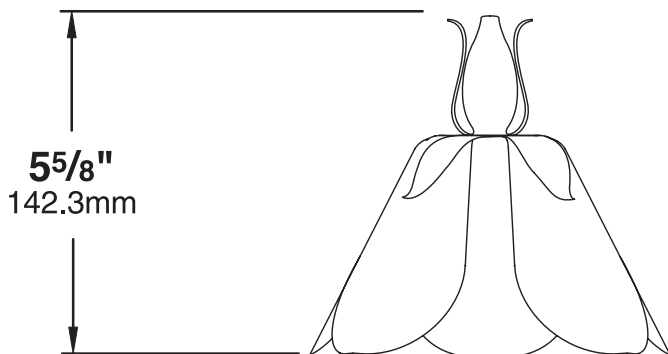

Model: _____

Project: _____

SPECIFICATION SHEET

MODEL: 6510 - 12V SERIES: Specialty Lights

SPECIFICATIONS:

HOUSING:

Die-cast, copper-free aluminum with stamped aluminum petals.

FINISH:

Polyester powder-coated finish available in Black, Verde, Architectural Brick, Architectural Bronze, Granite, Pewter, Terracotta, Rust, Hunter Green, Mocha, Weathered Bronze, Weathered Iron, and White.

SOCKET/LAMP HOLDER:

Top grade ceramic socket with nickel contacts, stainless steel springs, and Teflon-jacketed wire leads.

LENS:

Clear, high-impact, polycarbonate lens.

LAMP TYPE:

T3 – 20W maximum. LN-10 T3 Halogen (10W) Standard.

(See back page for LED lamp specifications)

MOUNTING:

Solid brass loop with a six-foot stainless steel cable-hanger included.

FASTENERS:

All fasteners are stainless steel.

WIRING:

Prewired with a three-foot pigtail of 18-2 SPT1 UV resistant cable and underground connectors for a secure connection to the supply cable.

CERTIFICATION:

UL Listed to U.S. and Canadian safety standards for low voltage landscape luminaires (UL 1838). The maximum wattages allowed by Underwriters Laboratories (UL) for the U.S. and Canadian markets may vary. Maximum wattages specified are Underwriters Laboratories U.S. standard.

Please contact Vista for any questions about the maximum wattages allowed by UL Canadian standards.

All Vista luminaires are **MADE IN THE U.S.A.**

DIMENSIONS:

1625 Surveyor Avenue • Simi Valley, CA 93063 • (805) 527-0987 • (800) 766-VISTA (8478)

FAX: (888) 670-VISTA (8478) • email@vistapro.com • www.vistapro.com

6510 (11/06)