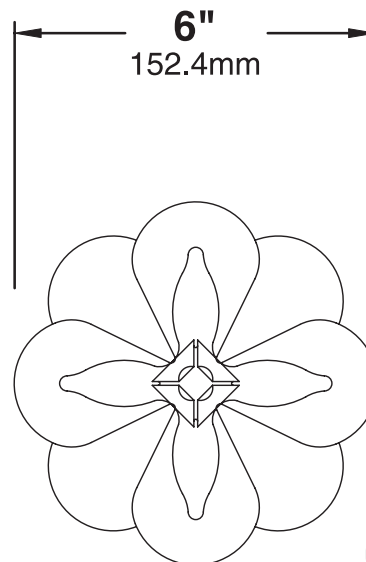

Model: _____

Project: _____

SPECIFICATION SHEET

MODEL: 6510 - 12V SERIES: Specialty Lights

SPECIFICATIONS:

HOUSING:

Die-cast, copper-free aluminum with stamped aluminum petals.

FINISH:

Polyester powder-coated finish available in Black, Verde, Architectural Brick, Architectural Bronze, Granite, Pewter, Terracotta, Rust, Hunter Green, Mocha, Weathered Bronze, Weathered Iron, and White.

SOCKET/LAMP HOLDER:

Top grade ceramic socket with nickel contacts, stainless steel springs, and Teflon-jacketed wire leads.

LENS:

Clear, high-impact, polycarbonate lens.

LAMP TYPE:

T3 – 20W maximum. LN-10 T3 Halogen (10W) Standard.

(See back page for LED lamp specifications)

MOUNTING:

Solid brass loop with a six-foot stainless steel cable-hanger included.

FASTENERS:

All fasteners are stainless steel.

WIRING:

Prewired with a three-foot pigtail of 18-2 SPT1 UV resistant cable and underground connectors for a secure connection to the supply cable.

CERTIFICATION:

UL Listed to U.S. and Canadian safety standards for low voltage landscape luminaires (UL 1838). The maximum wattages allowed by Underwriters Laboratories (UL) for the U.S. and Canadian markets may vary. Maximum wattages specified are Underwriters Laboratories U.S. standard.

Please contact Vista for any questions about the maximum wattages allowed by UL Canadian standards.

All Vista luminaires are **MADE IN THE U.S.A.**

DIMENSIONS:

1625 Surveyor Avenue • Simi Valley, CA 93063 • (805) 527-0987 • (800) 766-VISTA (8478)

FAX: (888) 670-VISTA (8478) • email@vistapro.com • www.vistapro.com

6510 (11/06)