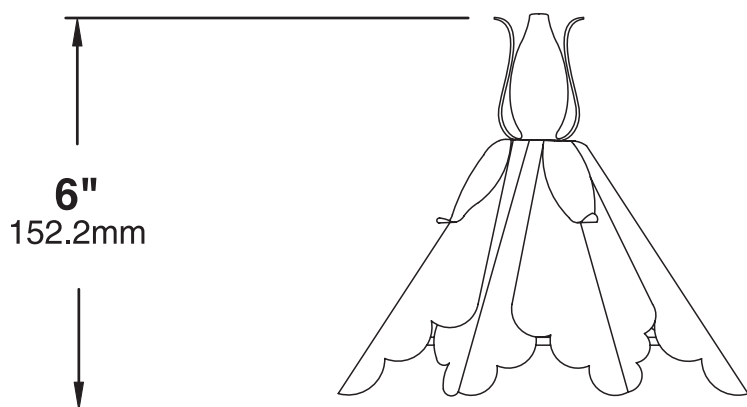

Model: _____

Project: _____

SPECIFICATION SHEET

MODEL: 6512 - 12V SERIES: Specialty Lights

SPECIFICATIONS:

HOUSING:

Die-cast, copper-free aluminum with stamped aluminum petals.

FINISH:

Polyester powder-coated finish available in Black, Verde, Architectural Brick, Architectural Bronze, Granite, Pewter, Terracotta, Rust, Hunter Green, Mocha, Weathered Bronze, Weathered Iron, and White.

SOCKET/LAMP HOLDER:

Top grade ceramic socket with nickel contacts, stainless steel springs, and Teflon-jacketed wire leads.

LENS:

Clear, high-impact, polycarbonate lens.

LAMP TYPE:

T3 – 20W maximum. LN-10 T3 Halogen (10W) Standard.

(See back page for LED lamp specifications)

MOUNTING:

Solid brass loop with a six-foot stainless steel cable-hanger included.

FASTENERS:

All fasteners are stainless steel.

WIRING:

Prewired with a three-foot pigtail of 18-2 SPT1 UV resistant cable and underground connectors for a secure connection to the supply cable.

CERTIFICATION:

UL Listed to U.S. and Canadian safety standards for low voltage landscape luminaires (UL 1838). The maximum wattages allowed by Underwriters Laboratories (UL) for the U.S. and Canadian markets may vary. Maximum wattages specified are Underwriters Laboratories U.S. standard. Please contact Vista for any questions about the maximum wattages allowed by UL Canadian standards.

All Vista luminaires are **MADE IN THE U.S.A.**

DIMENSIONS:

1625 Surveyor Avenue • Simi Valley, CA 93063 • (805) 527-0987 • (800) 766-VISTA (8478)

FAX: (888) 670-VISTA (8478) • email@vistapro.com • www.vistapro.com

6512 (11/06)