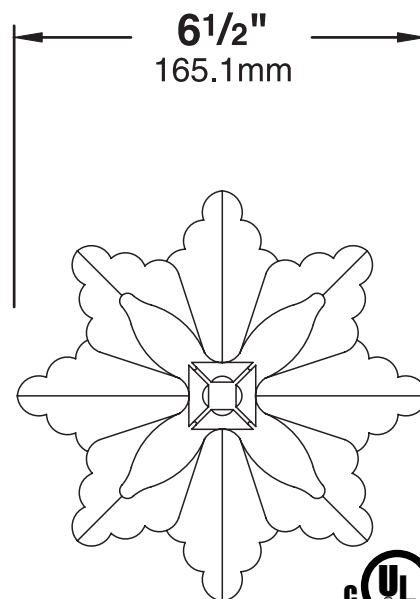

Model: _____

Project: _____

SPECIFICATION SHEET

MODEL: 6512 - 12V SERIES: Specialty Lights

SPECIFICATIONS:

HOUSING:

Die-cast, copper-free aluminum with stamped aluminum petals.

FINISH:

Polyester powder-coated finish available in Black, Verde, Architectural Brick, Architectural Bronze, Granite, Pewter, Terracotta, Rust, Hunter Green, Mocha, Weathered Bronze, Weathered Iron, and White.

SOCKET/LAMP HOLDER:

Top grade ceramic socket with nickel contacts, stainless steel springs, and Teflon-jacketed wire leads.

LENS:

Clear, high-impact, polycarbonate lens.

LAMP TYPE:

T3 – 20W maximum. LN-10 T3 Halogen (10W) Standard.

(See back page for LED lamp specifications)

MOUNTING:

Solid brass loop with a six-foot stainless steel cable-hanger included.

FASTENERS:

All fasteners are stainless steel.

WIRING:

Prewired with a three-foot pigtail of 18-2 SPT1 UV resistant cable and underground connectors for a secure connection to the supply cable.

CERTIFICATION:

UL Listed to U.S. and Canadian safety standards for low voltage landscape luminaires (UL 1838). The maximum wattages allowed by Underwriters Laboratories (UL) for the U.S. and Canadian markets may vary. Maximum wattages specified are Underwriters Laboratories U.S. standard. Please contact Vista for any questions about the maximum wattages allowed by UL Canadian standards.

All Vista luminaires are **MADE IN THE U.S.A.**

DIMENSIONS:

1625 Surveyor Avenue • Simi Valley, CA 93063 • (805) 527-0987 • (800) 766-VISTA (8478)

FAX: (888) 670-VISTA (8478) • email@vistapro.com • www.vistapro.com

6512 (11/06)