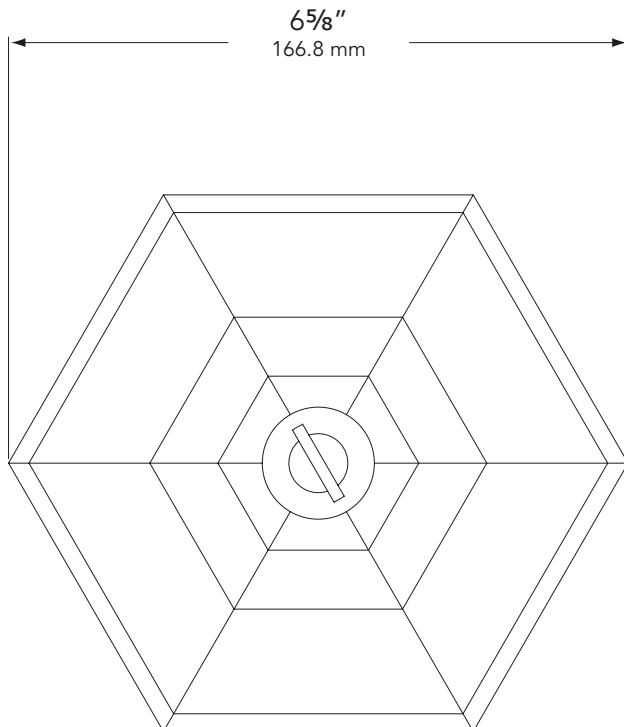

PROFESSIONAL
OUTDOOR LIGHTING

Type:

Model:

Project:

SPECIFICATION SHEET

MODEL 7213-LED Landscape Series • Specialty Lights

FIXTURE SPECIFICATIONS:

HOUSING:

Die-cast, copper-free aluminum.

FINISH:

Polyester powder-coated finish available in Black, Verde, Architectural Brick, Architectural Bronze, Light Bronze, Dark Bronze, Granite, Pewter, Terracotta, Rust, Hunter Green, Mocha, Weathered Bronze, Weathered Iron, and White.

LENS:

Clear, high-impact, polycarbonate lens.

LAMP TYPE:

High Output LED with Vista exclusive smart-driver, powered to operate for 50,000 hours.

ELECTRICAL:

Input voltage range 6–15V AC, regulated to achieve uniform illumination throughout the cable run of fixtures. Integral surge & reverse polarity protection.

MOUNTING:

Solid brass loop with a six-foot stainless steel cable-hanger included.

FASTENERS:

All fasteners are stainless steel.

WIRING:

Prewired with a three-foot pigtail of 18-2 SPT1 UV resistant cable and underground connectors for a secure connection to supply cable.

All Vista luminaires are **MADE IN U.S.A.**

DIMENSIONS:

Vista Professional Outdoor Lighting reserves the right to modify the design and/or construction of the fixture shown without further notification.