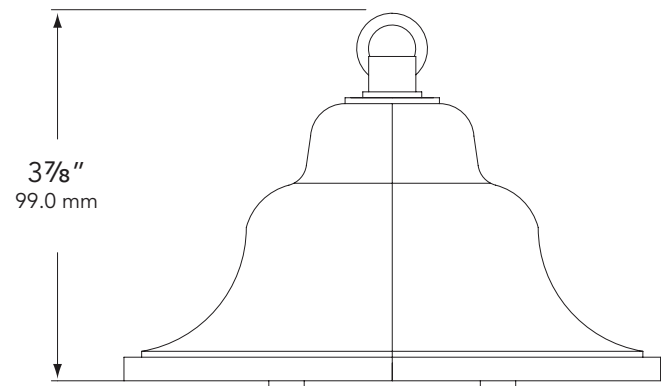

PROFESSIONAL
OUTDOOR LIGHTING

Type:

Model:

Project:

SPECIFICATION SHEET

MODEL 7213-LED Landscape Series • Specialty Lights

FIXTURE SPECIFICATIONS:

HOUSING:

Die-cast, copper-free aluminum.

FINISH:

Polyester powder-coated finish available in Black, Verde, Architectural Brick, Architectural Bronze, Light Bronze, Dark Bronze, Granite, Pewter, Terracotta, Rust, Hunter Green, Mocha, Weathered Bronze, Weathered Iron, and White.

LENS:

Clear, high-impact, polycarbonate lens.

LAMP TYPE:

High Output LED with Vista exclusive smart-driver, powered to operate for 50,000 hours.

ELECTRICAL:

Input voltage range 6–15V AC, regulated to achieve uniform illumination throughout the cable run of fixtures. Integral surge & reverse polarity protection.

MOUNTING:

Solid brass loop with a six-foot stainless steel cable-hanger included.

FASTENERS:

All fasteners are stainless steel.

WIRING:

Prewired with a three-foot pigtail of 18-2 SPT1 UV resistant cable and underground connectors for a secure connection to supply cable.

All Vista luminaires are **MADE IN U.S.A.**

DIMENSIONS:

Vista Professional Outdoor Lighting reserves the right to modify the design and/or construction of the fixture shown without further notification.