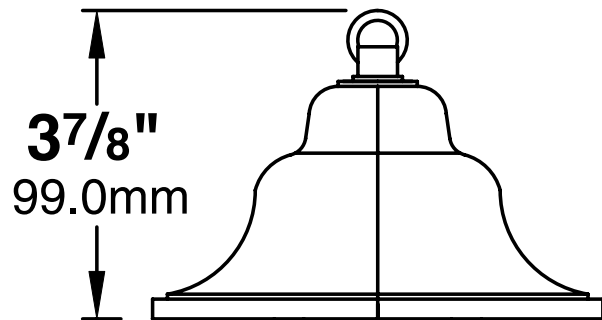

Type: _____

Model: _____

Project: _____

SPECIFICATION SHEET

MODEL: 7213 - 12V SERIES: Specialty Lights

SPECIFICATIONS:

HOUSING:

Die-cast, copper-free aluminum.

FINISH:

Polyester powder-coated finish available in Black, Verde, Architectural Brick, Architectural Bronze, Granite, Pewter, Terracotta, Rust, Hunter Green, Mocha, Weathered Bronze, Weathered Iron, and White.

SOCKET/LAMP HOLDER:

Top grade ceramic socket with nickel contacts, stainless steel springs, and Teflon-jacketed wire leads.

LENS:

Clear, high-impact, polycarbonate lens.

LAMP TYPE:

T3 – 20W maximum. LN-10 T3 Halogen (10W) Standard.

(See back page for LED lamp specifications)

MOUNTING:

Solid brass loop with a six-foot stainless steel cable-hanger included.

FASTENERS:

All fasteners are stainless steel.

WIRING:

Prewired with a three-foot pigtail of 18-2 direct-burial cable and underground connectors for a secure connection to the supply cable.

CERTIFICATION:

UL Listed to U.S. and Canadian safety standards for low voltage landscape luminaires (UL 1838). The maximum wattages allowed by Underwriters Laboratories (UL) for the U.S. and Canadian markets may vary. Maximum wattages specified are Underwriters Laboratories U.S. standard. Please contact Vista for any questions about the maximum wattages allowed by UL Canadian standards.

All Vista luminaires are **MADE IN THE U.S.A.**

DIMENSIONS:

In an effort to improve product design U.S.T.E., Inc. reserves the right to modify the specifications of this fixture.

1625 Surveyor Avenue • Simi Valley, CA 93063 • (805) 527-0987 • (800) 766-VISTA (8478)

FAX: (888) 670-VISTA (8478) • email@vistapro.com • www.vistapro.com

7213 (11/06)