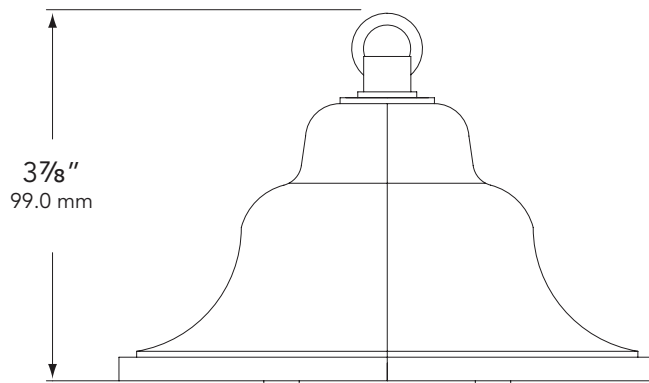

FIXTURE SPECIFICATIONS:

HOUSING:

Die-cast, copper-free aluminum.

FINISH:

Polyester powder-coated finish available in Black, Verde, Architectural Brick, Architectural Bronze, Light Bronze, Dark Bronze, Granite, Pewter, Terracotta, Rust, Hunter Green, Mocha, Weathered Bronze, Weathered Iron, and White.

SOCKET/LAMP HOLDER:

Top grade ceramic socket with nickel contacts, stainless steel springs, and Teflon-jacketed wire leads.

LENS:

Clear, high-impact, polycarbonate lens.

LAMP TYPE:

T3 – 20W maximum. LN-10 T3 Halogen (10W) Standard.

MOUNTING:

Solid brass loop with a six-foot stainless steel cable-hanger included.

FASTENERS:

All fasteners are stainless steel.

WIRING:

Prewired with a three-foot pigtail of 18-2 direct-burial cable and underground connectors for a secure connection to the supply cable.

CERTIFICATION:

UL Listed to U.S. and Canadian safety standards for low voltage landscape luminaires (UL 1838). The maximum wattages allowed by Underwriters Laboratories (UL) for the U.S. and Canadian markets may vary. Maximum wattages specified are Underwriters Laboratories U.S. standard. Please contact Vista for any questions about the maximum wattages allowed by UL Canadian standards.

All Vista luminaires are **MADE IN THE U.S.A.**

This fixture is also available as a LED luminaire. Please refer to LED Specification Sheet - 7213-LED.

DIMENSIONS:

Vista Professional Outdoor Lighting reserves the right to modify the design and/or construction of the fixture shown without further notification.