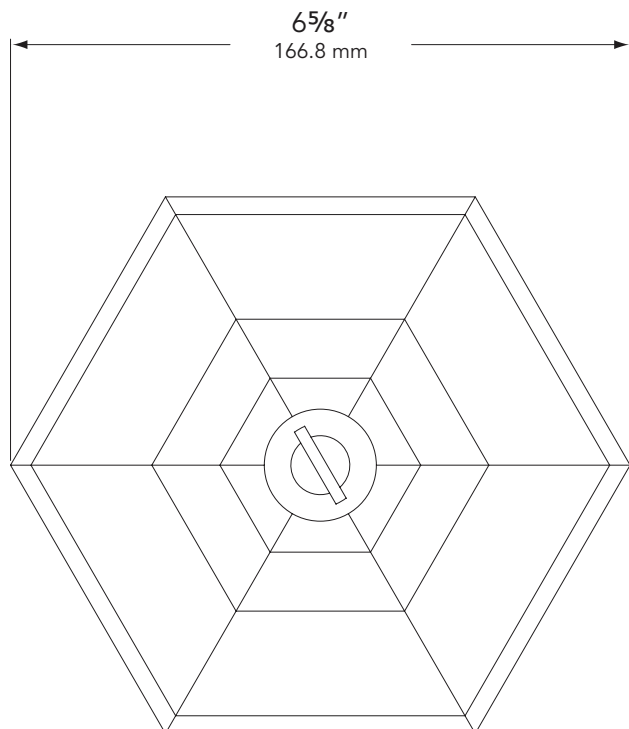

FIXTURE SPECIFICATIONS:

HOUSING:

Die-cast, copper-free aluminum.

FINISH:

Polyester powder-coated finish available in Black, Verde, Architectural Brick, Architectural Bronze, Light Bronze, Dark Bronze, Granite, Pewter, Terracotta, Rust, Hunter Green, Mocha, Weathered Bronze, Weathered Iron, and White.

SOCKET/LAMP HOLDER:

Top grade ceramic socket with nickel contacts, stainless steel springs, and Teflon-jacketed wire leads.

LENS:

Clear, high-impact, polycarbonate lens.

LAMP TYPE:

T3 – 20W maximum. LN-10 T3 Halogen (10W) Standard.

MOUNTING:

Solid brass loop with a six-foot stainless steel cable-hanger included.

FASTENERS:

All fasteners are stainless steel.

WIRING:

Prewired with a three-foot pigtail of 18-2 direct-burial cable and underground connectors for a secure connection to the supply cable.

CERTIFICATION:

UL Listed to U.S. and Canadian safety standards for low voltage landscape luminaires (UL 1838). The maximum wattages allowed by Underwriters Laboratories (UL) for the U.S. and Canadian markets may vary. Maximum wattages specified are Underwriters Laboratories U.S. standard. Please contact Vista for any questions about the maximum wattages allowed by UL Canadian standards.

All Vista luminaires are **MADE IN THE U.S.A.**

This fixture is also available as a LED luminaire. Please refer to LED Specification Sheet - 7213-LED.

DIMENSIONS:

Vista Professional Outdoor Lighting reserves the right to modify the design and/or construction of the fixture shown without further notification.