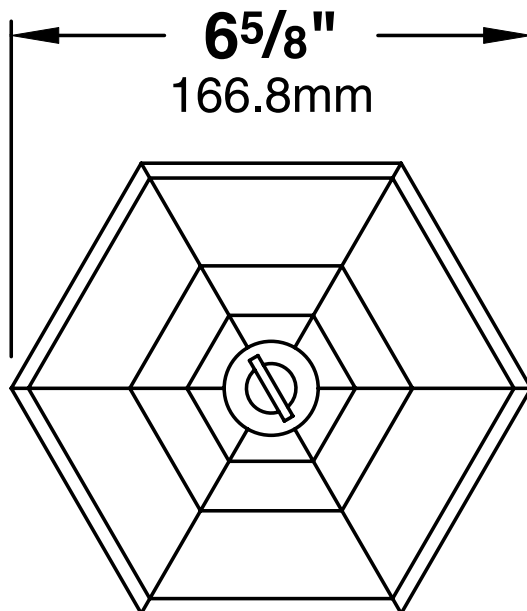

Type: _____

Model: _____

Project: _____

SPECIFICATION SHEET

MODEL: 7213 - 12V SERIES: Specialty Lights

SPECIFICATIONS:

HOUSING:

Die-cast, copper-free aluminum.

FINISH:

Polyester powder-coated finish available in Black, Verde, Architectural Brick, Architectural Bronze, Granite, Pewter, Terracotta, Rust, Hunter Green, Mocha, Weathered Bronze, Weathered Iron, and White.

SOCKET/LAMP HOLDER:

Top grade ceramic socket with nickel contacts, stainless steel springs, and Teflon-jacketed wire leads.

LENS:

Clear, high-impact, polycarbonate lens.

LAMP TYPE:

T3 – 20W maximum. LN-10 T3 Halogen (10W) Standard.

(See back page for LED lamp specifications)

MOUNTING:

Solid brass loop with a six-foot stainless steel cable-hanger included.

FASTENERS:

All fasteners are stainless steel.

WIRING:

Prewired with a three-foot pigtail of 18-2 direct-burial cable and underground connectors for a secure connection to the supply cable.

CERTIFICATION:

UL Listed to U.S. and Canadian safety standards for low voltage landscape luminaires (UL 1838). The maximum wattages allowed by Underwriters Laboratories (UL) for the U.S. and Canadian markets may vary. Maximum wattages specified are Underwriters Laboratories U.S. standard. Please contact Vista for any questions about the maximum wattages allowed by UL Canadian standards.

All Vista luminaires are **MADE IN THE U.S.A.**

DIMENSIONS:

In an effort to improve product design U.S.T.E., Inc. reserves the right to modify the specifications of this fixture.

1625 Surveyor Avenue • Simi Valley, CA 93063 • (805) 527-0987 • (800) 766-VISTA (8478)

FAX: (888) 670-VISTA (8478) • email@vistapro.com • www.vistapro.com

7213 (11/06)