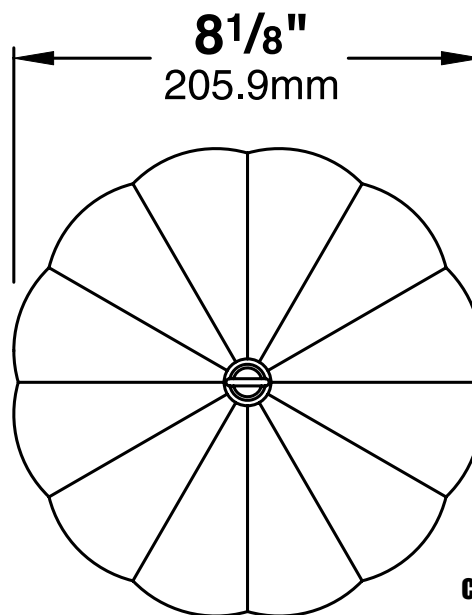

Type: _____

Model: _____

Project: _____

SPECIFICATION SHEET

MODEL: 9240 - 12V SERIES: Specialty Lights

SPECIFICATIONS:

HOUSING:

Die-cast, copper-free aluminum.

FINISH:

Polyester powder-coated finish available in Black, Verde, Architectural Brick, Architectural Bronze, Granite, Pewter, Terracotta, Rust, Hunter Green, Mocha, Weathered Bronze, Weathered Iron, and White.

SOCKET/LAMP HOLDER:

Top grade ceramic socket with nickel contacts, stainless steel springs, and Teflon-jacketed wire leads.

LENS:

Clear, high-impact, polycarbonate lens.

LAMP TYPE:

T3 – 20W maximum. LN-10 T3 Halogen (10W) Standard.

(See back page for LED lamp specifications)

MOUNTING:

Solid brass loop with a six-foot stainless steel cable-hanger included.

FASTENERS:

All fasteners are stainless steel.

WIRING:

Prewired with a three-foot pigtail of 18-2 direct-burial cable and underground connectors for a secure connection to the supply cable.

CERTIFICATION:

UL Listed to U.S. and Canadian safety standards for low voltage landscape luminaires (UL 1838). The maximum wattages allowed by Underwriters Laboratories (UL) for the U.S. and Canadian markets may vary. Maximum wattages specified are Underwriters Laboratories U.S. standard. Please contact Vista for any questions about the maximum wattages allowed by UL Canadian standards.

All Vista luminaires are **MADE IN THE U.S.A.**

DIMENSIONS:

1625 Surveyor Avenue • Simi Valley, CA 93063 • (805) 527-0987 • (800) 766-VISTA (8478)

FAX: (888) 670-VISTA (8478) • email@vistapro.com • www.vistapro.com

9240 (11/06)