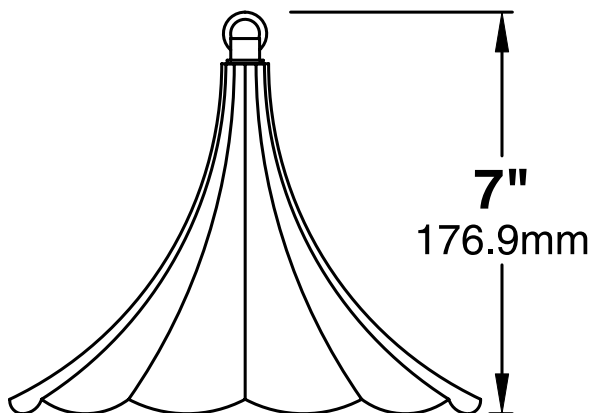

Type: _____

Model: _____

Project: _____

SPECIFICATION SHEET

MODEL: 9240 - 12V SERIES: Specialty Lights

SPECIFICATIONS:

HOUSING:

Die-cast, copper-free aluminum.

FINISH:

Polyester powder-coated finish available in Black, Verde, Architectural Brick, Architectural Bronze, Granite, Pewter, Terracotta, Rust, Hunter Green, Mocha, Weathered Bronze, Weathered Iron, and White.

SOCKET/LAMP HOLDER:

Top grade ceramic socket with nickel contacts, stainless steel springs, and Teflon-jacketed wire leads.

LENS:

Clear, high-impact, polycarbonate lens.

LAMP TYPE:

T3 – 20W maximum. LN-10 T3 Halogen (10W) Standard.

(See back page for LED lamp specifications)

MOUNTING:

Solid brass loop with a six-foot stainless steel cable-hanger included.

FASTENERS:

All fasteners are stainless steel.

WIRING:

Prewired with a three-foot pigtail of 18-2 direct-burial cable and underground connectors for a secure connection to the supply cable.

CERTIFICATION:

UL Listed to U.S. and Canadian safety standards for low voltage landscape luminaires (UL 1838). The maximum wattages allowed by Underwriters Laboratories (UL) for the U.S. and Canadian markets may vary. Maximum wattages specified are Underwriters Laboratories U.S. standard. Please contact Vista for any questions about the maximum wattages allowed by UL Canadian standards.

All Vista luminaires are **MADE IN THE U.S.A.**

DIMENSIONS:

1625 Surveyor Avenue • Simi Valley, CA 93063 • (805) 527-0987 • (800) 766-VISTA (8478)

FAX: (888) 670-VISTA (8478) • email@vistapro.com • www.vistapro.com

9240 (11/06)