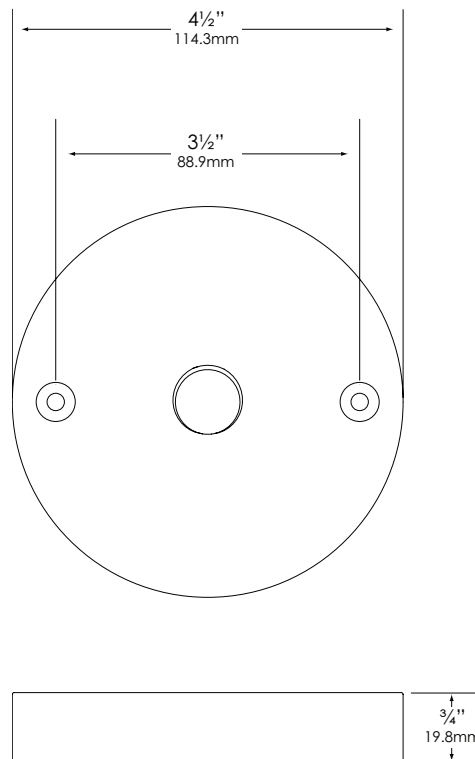

Type: _____
 Model: _____
 Project: _____

SPECIFICATION SHEET

MODEL: AC-150 - *Mounting Canopy*

SPECIFICATIONS:

CONSTRUCTION:

Die-cast, copper-free aluminum

FINISH:

Polyester powder-coat finish available in Black, Verde, Architectural Brick, Architectural Bronze, Light Bronze, Dark Bronze, Granite, Pewter, Terra-cotta, Rust, Hunter Green, Mocha, Weathered Bronze, Weathered Iron, and White.

MOUNTING:

½" FPT for fixture mounting provided

All Vista accessories are **MADE IN THE U.S.A.**

DIMENSIONS:

Vista Professional Outdoor Lighting reserves the right to modify the design and/or construction of the fixture shown without further notification.

SPECIFICATION SHEET

MODEL: AC-150 - *Mounting Canopy*

ORDERING INFORMATION

TO ORDER: Select appropriate choice from each column as in the following example

EXAMPLE: AC-150-B

MODEL	FINISH
AC-150	B - Black G - Verde BR - Architectural Brick Z - Architectural Bronze LZ - Light Bronze DZ - Dark Bronze GT - Granite P - Pewter TC - Terra-cotta R - Rust HG - Hunter Green M - Mocha WB - Weathered Bronze WI - Weathered Iron W - White