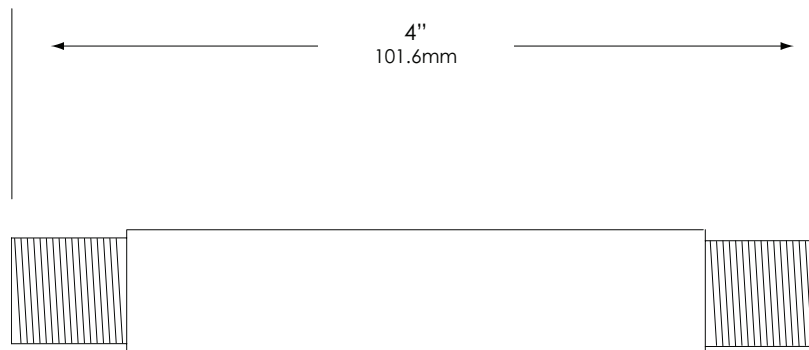

Type: _____
Model: _____
Project: _____

SPECIFICATION SHEET

MODEL: AS-104 - *Mounting Stem*

SPECIFICATIONS:

CONSTRUCTION:

½" schedule-40 aluminum pipe with ½" NPT on both ends

FINISH:

Polyester powder-coat finish available in Black, Verde, Architectural Brick, Architectural Bronze, Light Bronze, Dark Bronze, Granite, Pewter, Terra-cotta, Rust, Hunter Green, Mocha, Weathered Bronze, Weathered Iron, and White.

All Vista accessories are **MADE IN THE U.S.A.**

DIMENSIONS:

Vista Professional Outdoor Lighting reserves the right to modify the design and/or construction of the fixture shown without further notification.

1625 Surveyor Avenue • Simi Valley, CA 93063 • (805) 527-0987 • (800) 766-VISTA (8478)
FAX: (888) 670-VISTA (8478) • email@vistapro.com • www.vistapro.com