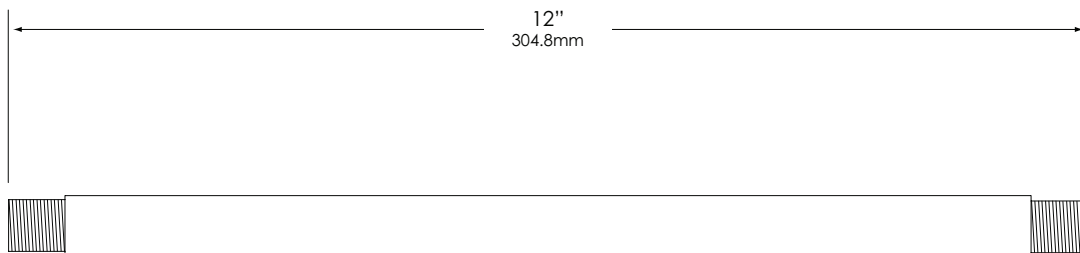

Type: _____
Model: _____
Project: _____

SPECIFICATION SHEET

MODEL: AS-112 - *Mounting Stem*

SPECIFICATIONS:

CONSTRUCTION:

½" schedule-40 aluminum pipe with ½" NPT on both ends

FINISH:

Polyester powder-coat finish available in Black, Verde, Architectural Brick, Architectural Bronze, Light Bronze, Dark Bronze, Granite, Pewter, Terra-cotta, Rust, Hunter Green, Mocha, Weathered Bronze, Weathered Iron, and White.

All Vista accessories are **MADE IN THE U.S.A.**

DIMENSIONS:

Vista Professional Outdoor Lighting reserves the right to modify the design and/or construction of the fixture shown without further notification.

1625 Surveyor Avenue • Simi Valley, CA 93063 • (805) 527-0987 • (800) 766-VISTA (8478)
FAX: (888) 670-VISTA (8478) • email@vistapro.com • www.vistapro.com