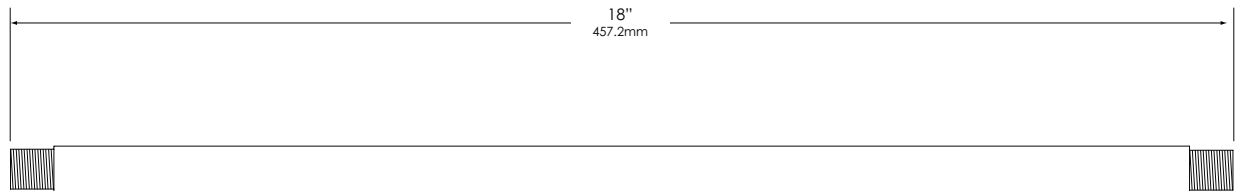

Type: _____
Model: _____
Project: _____

SPECIFICATION SHEET

MODEL: AS-118 - *Mounting Stem*

SPECIFICATIONS:

CONSTRUCTION:

½" schedule-40 aluminum pipe with ½" NPT on both ends

FINISH:

Polyester powder-coat finish available in Black, Verde, Architectural Brick, Architectural Bronze, Light Bronze, Dark Bronze, Granite, Pewter, Terra-cotta, Rust, Hunter Green, Mocha, Weathered Bronze, Weathered Iron, and White.

All Vista accessories are **MADE IN THE U.S.A.**

DIMENSIONS:

Vista Professional Outdoor Lighting reserves the right to modify the design and/or construction of the fixture shown without further notification.

SPECIFICATION SHEET

MODEL: AS-118 - *Mounting Stem*

ORDERING INFORMATION

TO ORDER: Select appropriate choice from each column as in the following example

EXAMPLE: AS-118-B

MODEL	FINISH
AS-118	B - Black G - Verde BR - Architectural Brick Z - Architectural Bronze LZ - Light Bronze DZ - Dark Bronze GT - Granite P - Pewter TC - Terra-cotta R - Rust HG - Hunter Green M - Mocha WB - Weathered Bronze WI - Weathered Iron W - White