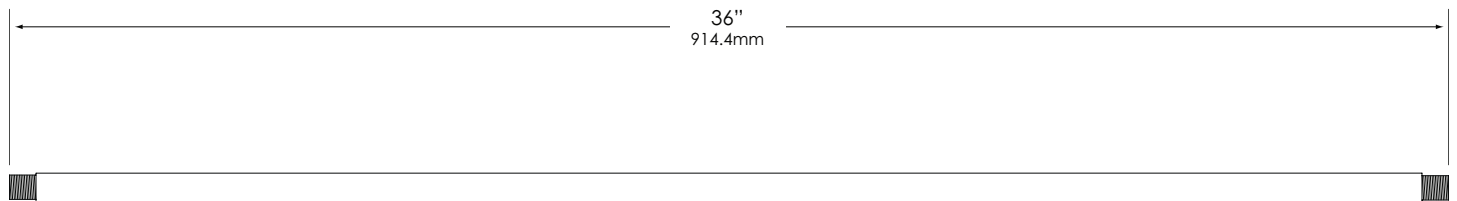

Type: _____
Model: _____
Project: _____

SPECIFICATION SHEET

MODEL: AS-136 - *Mounting Stem*

SPECIFICATIONS:

CONSTRUCTION:

½" schedule-40 aluminum pipe with ½" NPT on both ends

FINISH:

Polyester powder-coat finish available in Black, Verde, Architectural Brick, Architectural Bronze, Light Bronze, Dark Bronze, Granite, Pewter, Terra-cotta, Rust, Hunter Green, Mocha, Weathered Bronze, Weathered Iron, and White.

All Vista accessories are **MADE IN THE U.S.A.**

DIMENSIONS:

Vista Professional Outdoor Lighting reserves the right to modify the design and/or construction of the fixture shown without further notification.