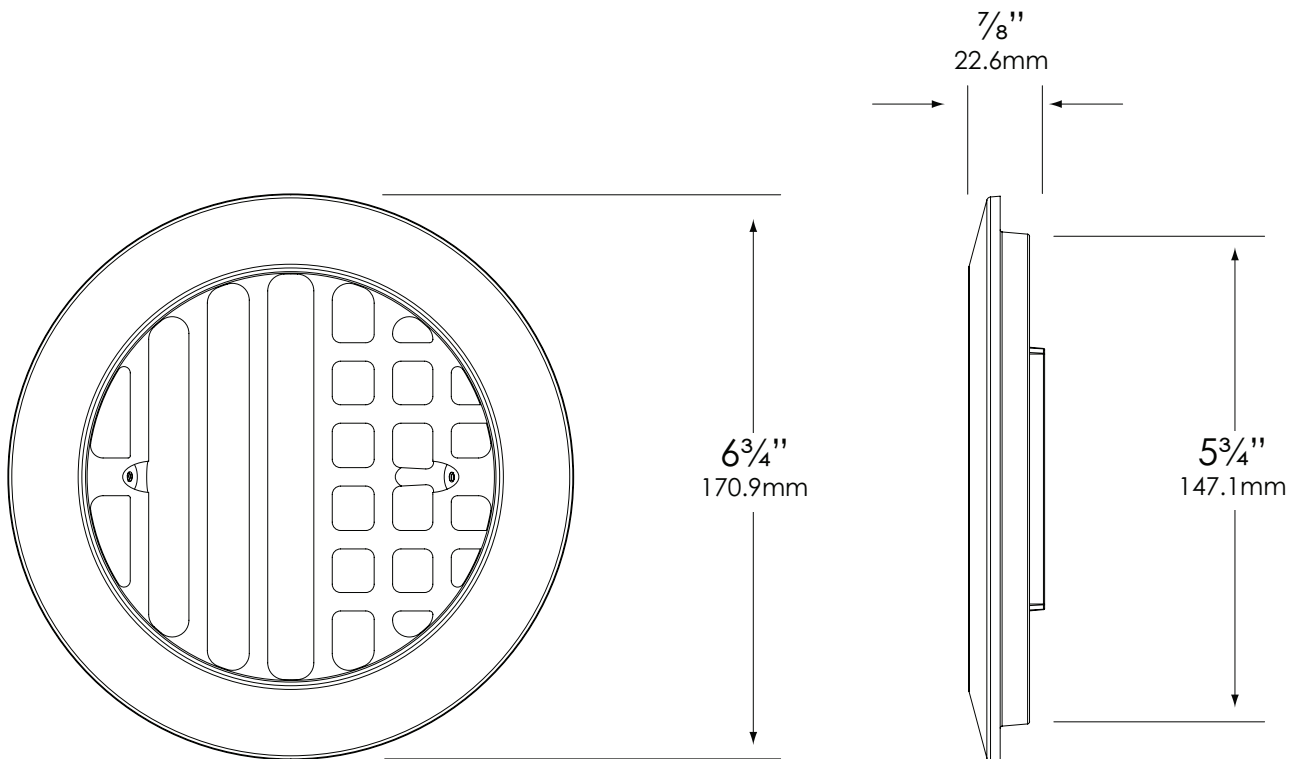

Type: _____
Model: _____
Project: _____

SPECIFICATION SHEET

MODEL: BD - *Bi-Directional Grate Cover for 5240 Well Light Fixture*

SPECIFICATIONS:

CONSTRUCTION:

Commercial grade cast aluminum grate cover.

FINISH:

Polyester powder-coat finish available in Black, Verde, Architectural Brick, Architectural Bronze, Light Bronze, Dark Bronze, Granite, Pewter, Terra-cotta, Rust, Hunter Green, Mocha, Weathered Bronze, Weathered Iron, and White.

All Vista accessories are **MADE IN THE U.S.A.**

DIMENSIONS:

Vista Professional Outdoor Lighting reserves the right to modify the design and/or construction of the fixture shown without further notification.