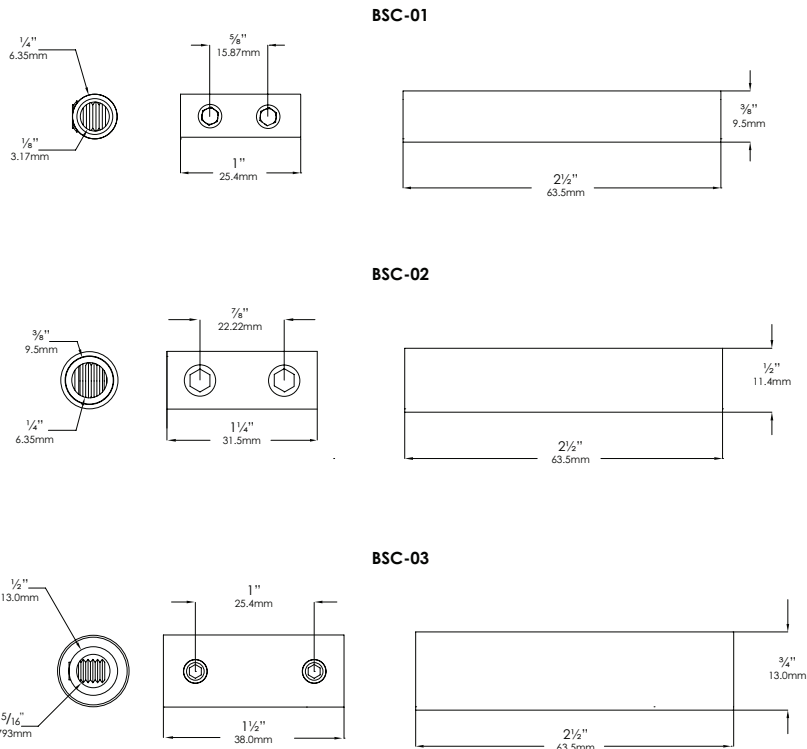

Type: _____
 Model: _____
 Project: _____

SPECIFICATION SHEET

MODEL: BSC - *Brass Splice Connector*

SPECIFICATIONS:

CONSTRUCTION:

Solid brass barrel connector, solid brass set screws, heat shrink insulation tubing.

Voltage & Current Rating:

30V, 25 AMPS

All Vista accessories are **MADE IN THE U.S.A.**

DIMENSIONS:

Vista Professional Outdoor Lighting reserves the right to modify the design and/or construction of the fixture shown without further notification.

SPECIFICATION SHEET

MODEL: BSC - *Brass Splice Connector*

ORDERING INFORMATION

TO ORDER: Select appropriate choice from each column as in the following example

EXAMPLE: BSC-0102

CATALOG NO.	DESCRIPTION
BSC-0102	Small connector, 2 pack
BSC-0125	Small connector, 25 pack
BSC-0202	Medium connector, 2 pack
BSC-0225	Medium connector, 25 pack
BSC-0302	Large connector, 2 pack
BSC-0325	Large connector, 25 pack