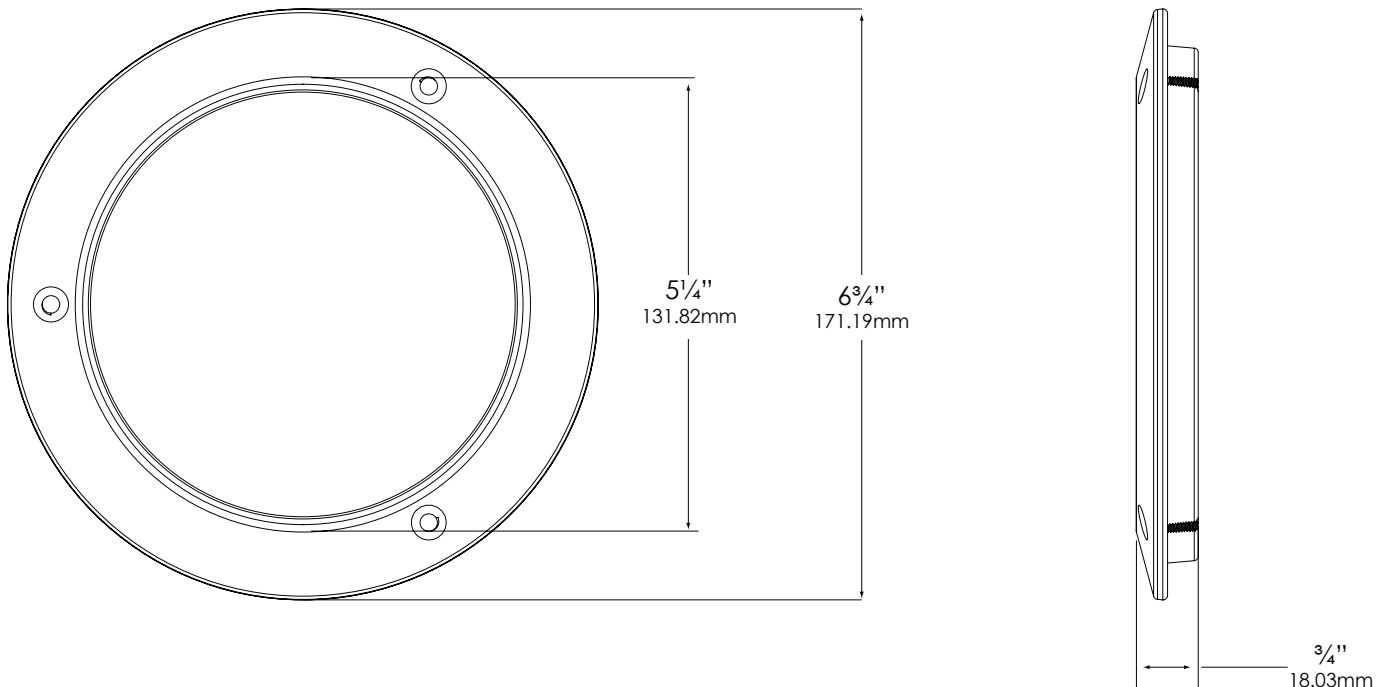

SPECIFICATION SHEET

MODEL: CL - *Clear Tempered Lens Cover for Model 5240 Well Light Fixture*

SPECIFICATIONS:

DESCRIPTION:

Commercial grade, cast aluminum lens cover with clear tempered glass lens.

All Vista accessories are **MADE IN THE U.S.A.**

DIMENSIONS:

Vista Professional Outdoor Lighting reserves the right to modify the design and/or construction of the fixture shown without further notification.