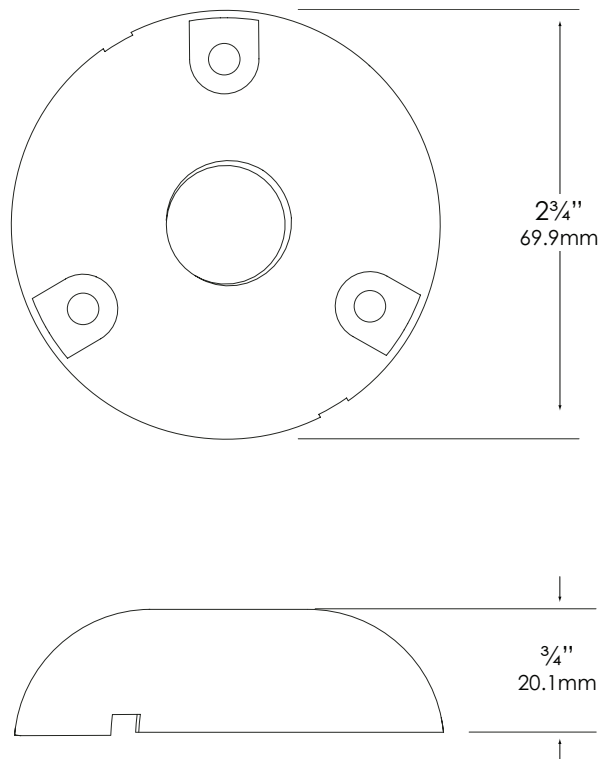

Type: _____
Model: _____
Project: _____

SPECIFICATION SHEET

MODEL: CMC-150 - 12-Volt Mounting Canopy

SPECIFICATIONS:

DESCRIPTION:

Solid copper, 12-volt mounting canopy with 1/2" FPT.

All Vista accessories are **MADE IN THE U.S.A.**

DIMENSIONS:

Vista Professional Outdoor Lighting reserves the right to modify the design and/or construction of the fixture shown without further notification.