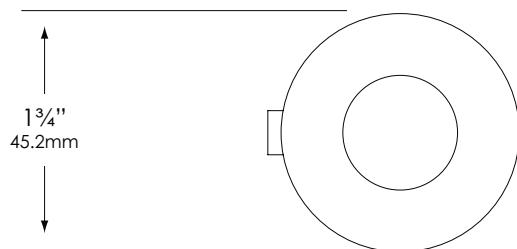

Type: _____
Model: _____
Project: _____

SPECIFICATION SHEET

MODEL: CO-150 - *Ground Stake Cap*

SPECIFICATIONS:

DESCRIPTION:

Die-cast aluminum cap with 1/2" FPT. Ideal for creating custom size ground stakes from 1" PVC

FINISH:

Polyester powder-coat finish available in Black, Verde, Architectural Brick, Architectural Bronze, Light Bronze, Dark Bronze, Granite, Pewter, Terra-cotta, Rust, Hunter Green, Mocha, Weathered Bronze, Weathered Iron, and White.

All Vista accessories are **MADE IN THE U.S.A.**

DIMENSIONS:

Vista Professional Outdoor Lighting reserves the right to modify the design and/or construction of the fixture shown without further notification.