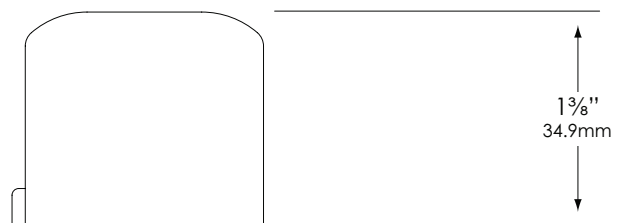

Type: _____
Model: _____
Project: _____

SPECIFICATION SHEET

MODEL: CO-150 - *Ground Stake Cap*

SPECIFICATIONS:

DESCRIPTION:

Die-cast aluminum cap with 1/2" FPT. Ideal for creating custom size ground stakes from 1" PVC

FINISH:

Polyester powder-coat finish available in Black, Verde, Architectural Brick, Architectural Bronze, Light Bronze, Dark Bronze, Granite, Pewter, Terra-cotta, Rust, Hunter Green, Mocha, Weathered Bronze, Weathered Iron, and White.

All Vista accessories are **MADE IN THE U.S.A.**

DIMENSIONS:

Vista Professional Outdoor Lighting reserves the right to modify the design and/or construction of the fixture shown without further notification.