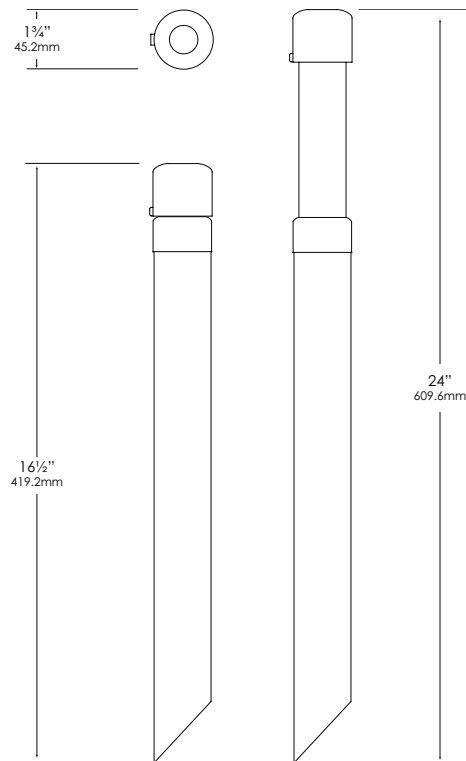

Type: _____
Model: _____
Project: _____

SPECIFICATION SHEET

MODEL: CTGSP-150 - 12-Volt Telescopic Ground Stake

SPECIFICATIONS:

DESCRIPTION:

1 1/4" x 12" PVC telescopic ground stake (extends to 24" OA) with 1/2" FPT removable copper cap for fixture mounting.

All Vista accessories are **MADE IN THE U.S.A.**

DIMENSIONS:

Vista Professional Outdoor Lighting reserves the right to modify the design and/or construction of the fixture shown without further notification.