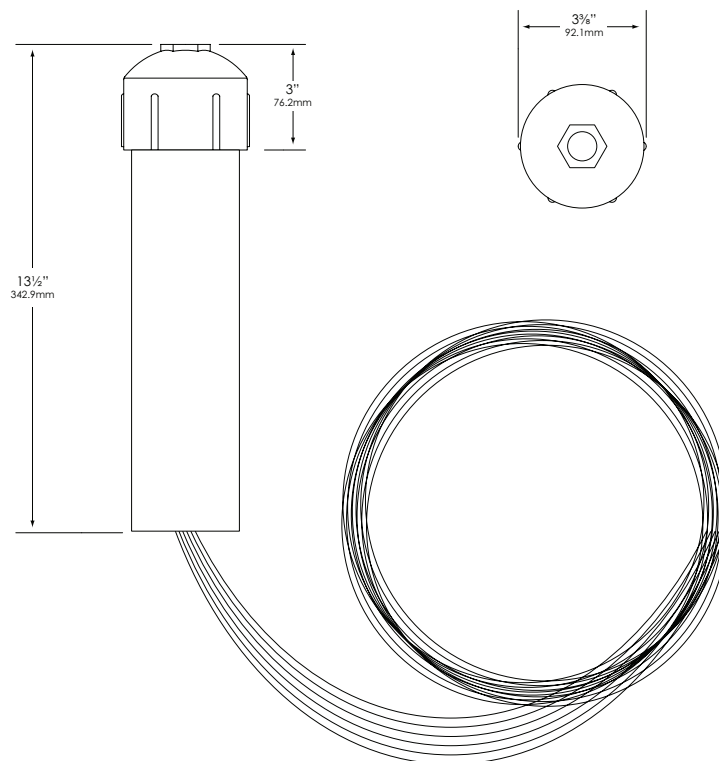

Type: _____
Model: _____
Project: _____

SPECIFICATION SHEET

MODEL: DH-150 - *Distribution Hub*

SPECIFICATIONS:

DESCRIPTION:

21" PVC distribution hub with large connection terminals and multiple 25' low voltage cable runs.

All Vista accessories are **MADE IN THE U.S.A.**

DIMENSIONS:

Vista Professional Outdoor Lighting reserves the right to modify the design and/or construction of the fixture shown without further notification.