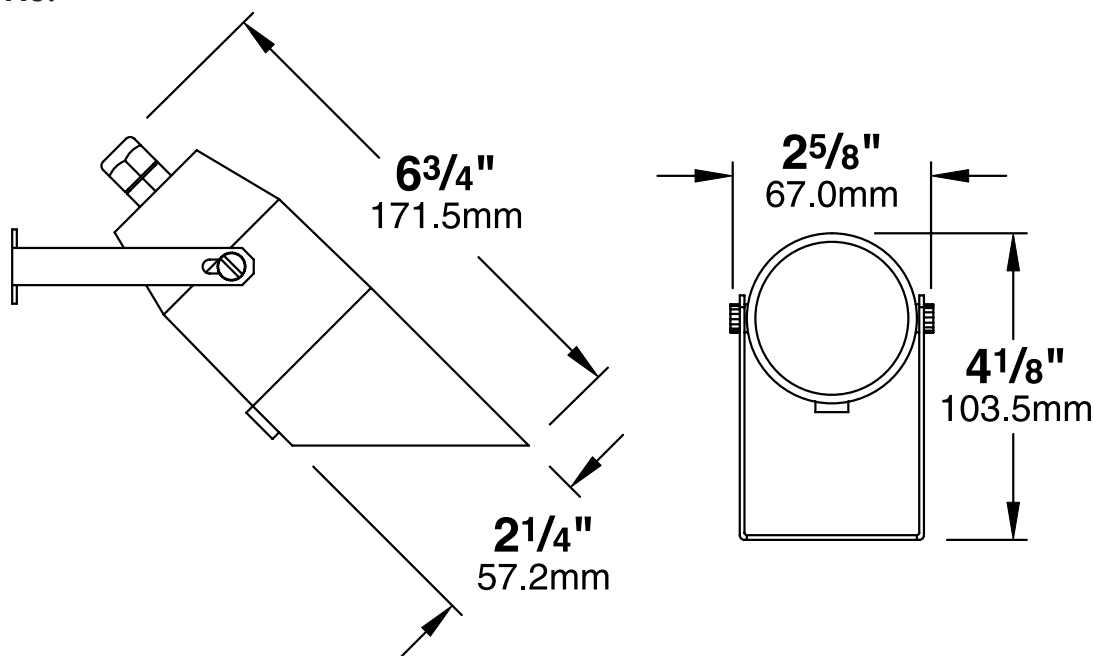

SHROUD:

Die-cast, copper-free aluminum fitted to the housing with a silicone o-ring gasket – providing a superior weather-tight seal.

FINISH:

Polyester powder-coated finish available in Black, Verde, Architectural Brick, Architectural Bronze, Granite, Pewter, Terracotta, Rust, Hunter Green, Mocha, Weathered Bronze, Weathered Iron, and White.

SOCKET/LAMP HOLDER:

Top grade ceramic socket with nickel contacts, stainless steel springs, and Teflon-jacketed wire leads.

LENS:

Clear, tempered, shock and heat-resistant, soda-lime glass lens. Optical effect lenses are available; see accessories column on fixture ordering information chart.

LAMP TYPE:

MR-16 Halogen – 35W maximum. LN-20 BAB (20W) Standard.

MOUNTING:

Adjustable bracket included.

FASTENERS:

All fasteners are stainless steel.

WIRING:

Prewired with a three-foot pigtail of 18-2 direct-burial cable and underground connectors for a secure connection to the supply cable.

CERTIFICATION:

UL Listed to U.S. and Canadian safety standards for low voltage landscape luminaires (UL 1838). The maximum wattages allowed by Underwriters Laboratories (UL) for the U.S. and Canadian markets may vary. Maximum wattages specified are Underwriters Laboratories U.S. standard. Please contact Vista for any questions about the maximum wattages allowed by UL Canadian standards.

All Vista luminaires are **MADE IN THE U.S.A.**

DIMENSIONS: