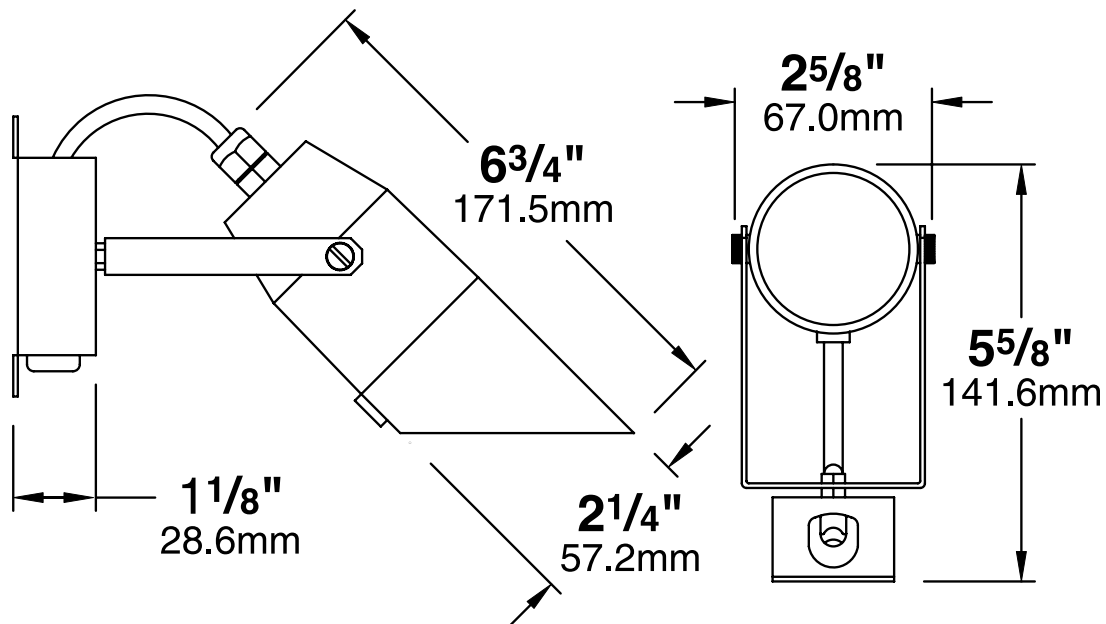

SHROUD:

Die-cast, copper-free aluminum fitted to the housing with a silicone o-ring gasket – providing a superior weather-tight seal.

FINISH:

Polyester powder-coated finish available in Black, Verde, Architectural Brick, Architectural Bronze, Granite, Pewter, Terracotta, Rust, Hunter Green, Mocha, Weathered Bronze, Weathered Iron, and White.

SOCKET/LAMP HOLDER:

Top grade ceramic socket with nickel contacts, stainless steel springs, and Teflon-jacketed wire leads.

LENS:

Clear, tempered, shock and heat-resistant, soda-lime glass lens. Optical effect lenses are available; see accessories column on fixture ordering information chart.

LAMP TYPE:

MR-16 Halogen – 35W maximum. LN-20 BAB (20W) Standard.

MOUNTING:

Adjustable bracket and J-box included.

FASTENERS:

All fasteners are stainless steel.

WIRING:

Prewired with a three-foot pigtail of 18-2 direct-burial cable and underground connectors for a secure connection to the supply cable.

CERTIFICATION:

UL Listed to U.S. and Canadian safety standards for low voltage landscape luminaires (UL 1838). The maximum wattages allowed by Underwriters Laboratories (UL) for the U.S. and Canadian markets may vary. Maximum wattages specified are Underwriters Laboratories U.S. standard. Please contact Vista for any questions about the maximum wattages allowed by UL Canadian standards.

All Vista luminaires are **MADE IN THE U.S.A.**

DIMENSIONS:

1625 Surveyor Avenue • Simi Valley, CA 93063 • (805) 527-0987 • (800) 766-VISTA (8478)

FAX: (888) 670-VISTA (8478) • email@vistapro.com • www.vistapro.com

DL-2237 (11/06)