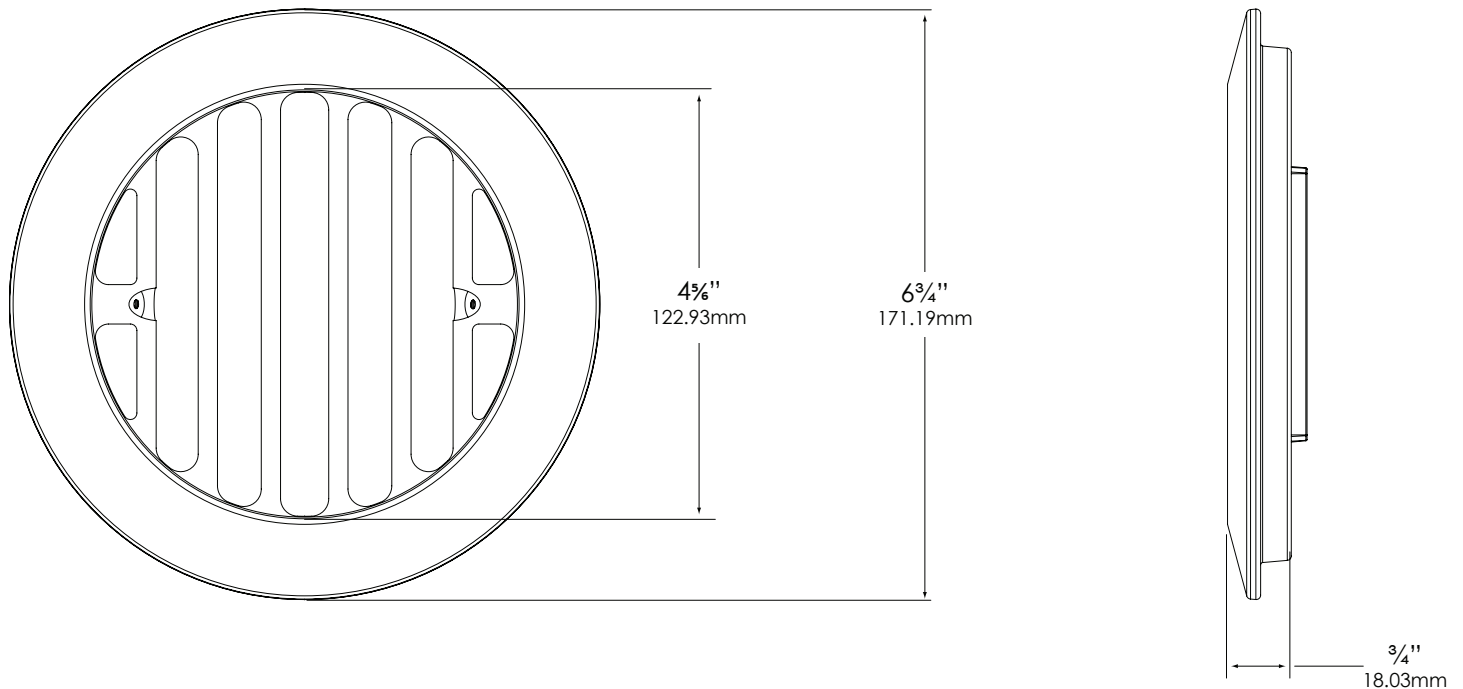

Type: _____
Model: _____
Project: _____

SPECIFICATION SHEET

MODEL: DL - *Directional Grate Cover for Model 5240 Well Light Fixture*

SPECIFICATIONS:

DESCRIPTION:

Commercial grade, cast aluminum grate cover.

All Vista accessories are **MADE IN THE U.S.A.**

DIMENSIONS:

Vista Professional Outdoor Lighting reserves the right to modify the design and/or construction of the fixture shown without further notification.