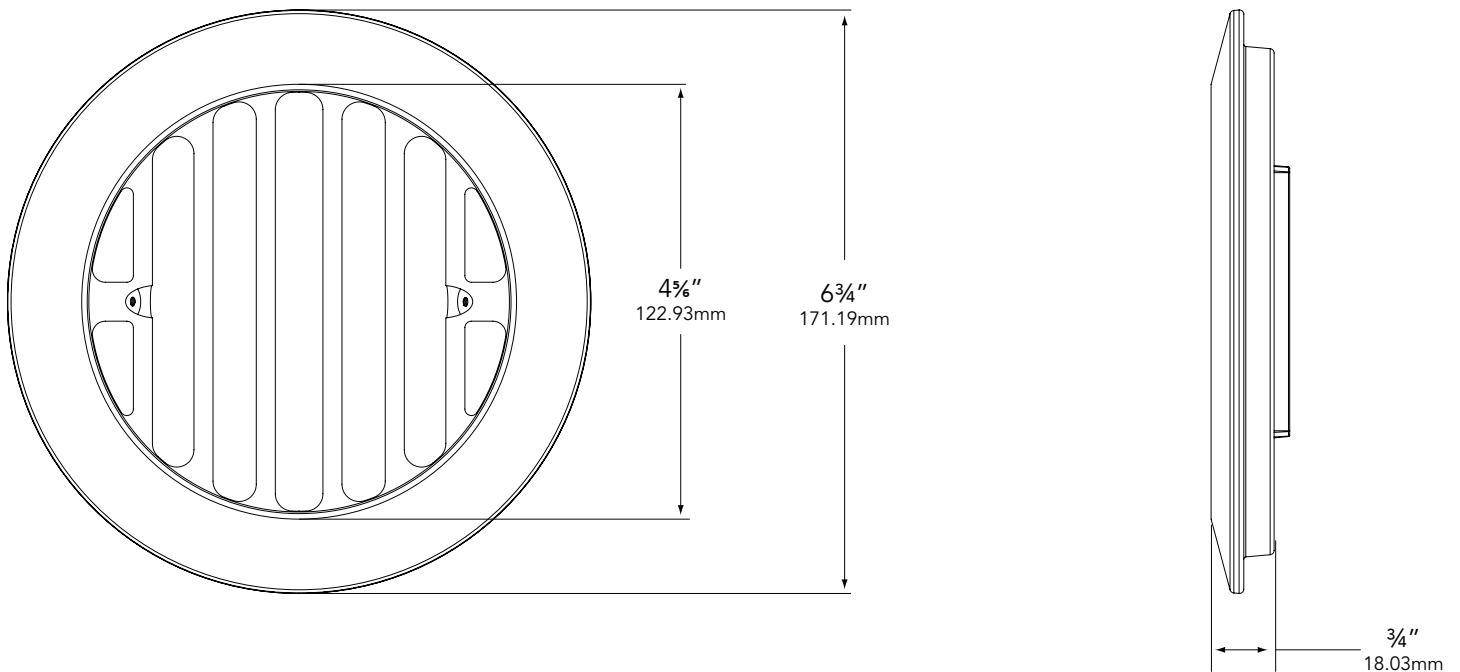

PROFESSIONAL
OUTDOOR LIGHTING

Type:

Model:

Project:

SPECIFICATION SHEET

MODEL DL Landscape Series • Accessories • Directional Grate Cover for 5240 Well Light

SPECIFICATIONS:

DESCRIPTION:

Commercial grade, cast aluminum grate cover.

All Vista accessories are **MADE IN THE U.S.A.**

DIMENSIONS:

Vista Professional Outdoor Lighting reserves the right to modify the design and/or construction of the fixture shown without further notification.