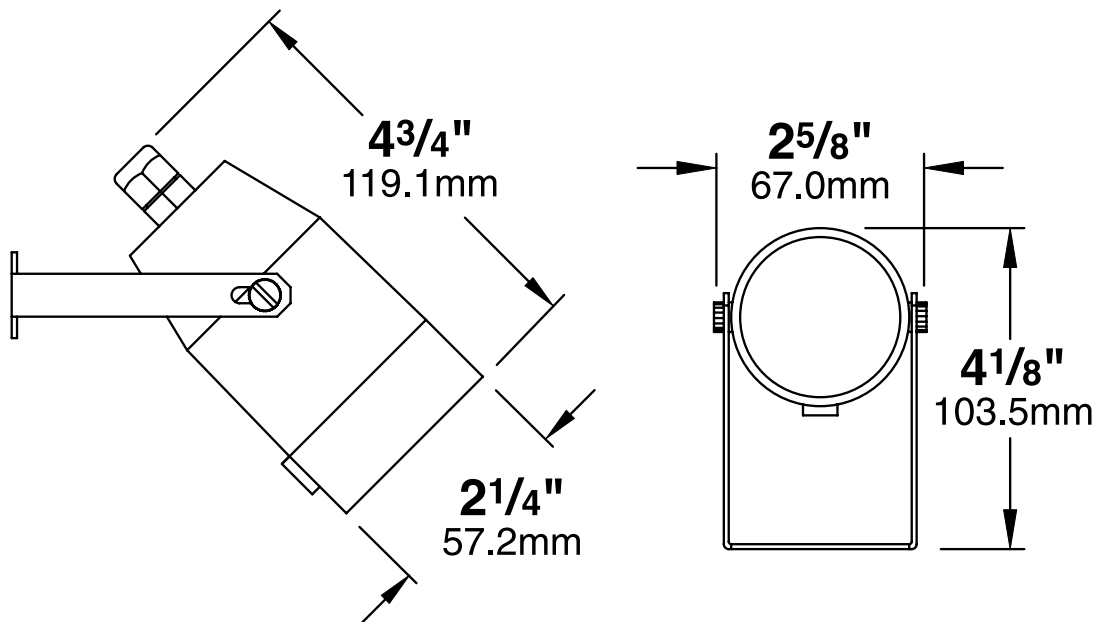

SHROUD:

Die-cast, copper-free aluminum fitted to the housing with a silicone o-ring gasket – providing a superior weather-tight seal.

FINISH:

Polyester powder-coated finish available in Black, Verde, Architectural Brick, Architectural Bronze, Granite, Pewter, Terracotta, Rust, Hunter Green, Mocha, Weathered Bronze, Weathered Iron, and White.

SOCKET/LAMP HOLDER:

Top grade ceramic socket with nickel contacts, stainless steel springs, and Teflon-jacketed wire leads.

LENS:

Clear, tempered, shock and heat-resistant, soda-lime glass lens. Optical effect lenses are available; see accessories column on fixture ordering information chart.

LAMP TYPE:

MR-16 Halogen – 35W maximum. LN-20 BAB (20W) Standard.

MOUNTING:

Adjustable bracket included.

FASTENERS:

All fasteners are stainless steel.

WIRING:

Prewired with a three-foot pigtail of 18-2 direct-burial cable and underground connectors for a secure connection to the supply cable.

CERTIFICATION:

UL Listed to U.S. and Canadian safety standards for low voltage landscape luminaires (UL 1838). The maximum wattages allowed by Underwriters Laboratories (UL) for the U.S. and Canadian markets may vary. Maximum wattages specified are Underwriters Laboratories U.S. standard. Please contact Vista for any questions about the maximum wattages allowed by UL Canadian standards.

All Vista luminaires are **MADE IN THE U.S.A.**

DIMENSIONS:

In an effort to improve product design U.S.T.E., Inc. reserves the right to modify the specifications of this fixture.

1625 Surveyor Avenue • Simi Valley, CA 93063 • (805) 527-0987 • (800) 766-VISTA (8478)

FAX: (888) 670-VISTA (8478) • email@vistapro.com • www.vistapro.com

DS-2236 (11/06)