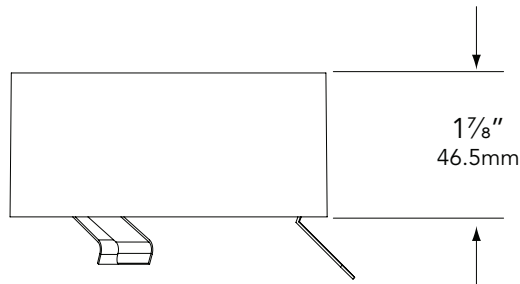

PROFESSIONAL
OUTDOOR LIGHTING

Type:

Model:

Project:

SPECIFICATION SHEET

MODEL HC-30 Architectural Series • Accessories • Honeycomb Louver

SPECIFICATIONS:

DESCRIPTION:

Clip-on honeycomb louver for PAR30 lamps.

All Vista accessories are **MADE IN THE U.S.A.**

DIMENSIONS:

Vista Professional Outdoor Lighting reserves the right to modify the design and/or construction of the fixture shown without further notification.