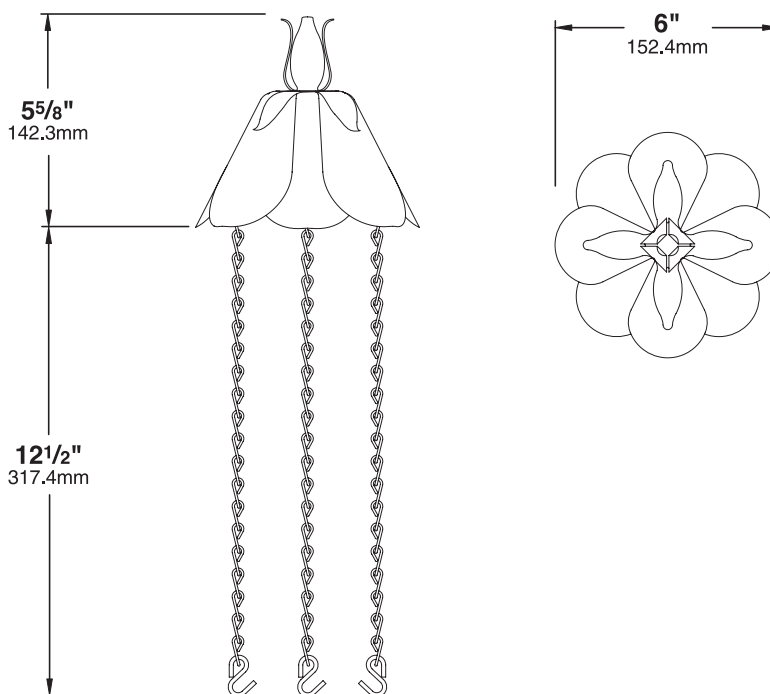

SPECIFICATIONS:

HOUSING:

Die-cast, copper-free aluminum with stamped aluminum petals and 12" plant-hanging chains to support planting containers.

FINISH:

Polyester powder-coated finish available in Black, Verde, Architectural Brick, Architectural Bronze, Granite, Pewter, Terracotta, Rust, Hunter Green, Mocha, Weathered Bronze, Weathered Iron, and White.

SOCKET/LAMP HOLDER:

Top grade ceramic socket with nickel contacts, stainless steel springs, and Teflon jacketed wire leads.

LENS:

Clear, high-impact, polycarbonate lens.

LAMP TYPE:

T3 – 20W maximum. LN-10 T3 Halogen (10W) Standard.

(See back page for LED lamp specifications)

MOUNTING:

Solid brass loop with a six-foot stainless steel cable-hanger included.

FASTENERS:

All fasteners are stainless steel.

WIRING:

Prewired with a three-foot pigtail of 18-2 SPT1 UV resistant cable and underground connectors for a secure connection to the supply cable.

CERTIFICATION:

UL Listed to U.S. and Canadian safety standards for low voltage landscape luminaires (UL 1838). The maximum wattages allowed by Underwriters Laboratories (UL) for the U.S. and Canadian markets may vary. Maximum wattages specified are Underwriters Laboratories U.S. standard.

Please contact Vista for any questions about the maximum wattages allowed by UL Canadian standards.

All Vista luminaires are **MADE IN THE U.S.A.**

DIMENSIONS:

1625 Surveyor Avenue • Simi Valley, CA 93063 • (805) 527-0987 • (800) 766-VISTA (8478)

FAX: (888) 670-VISTA (8478) • email@vistapro.com • www.vistapro.com

PHT-6510 (11/06)