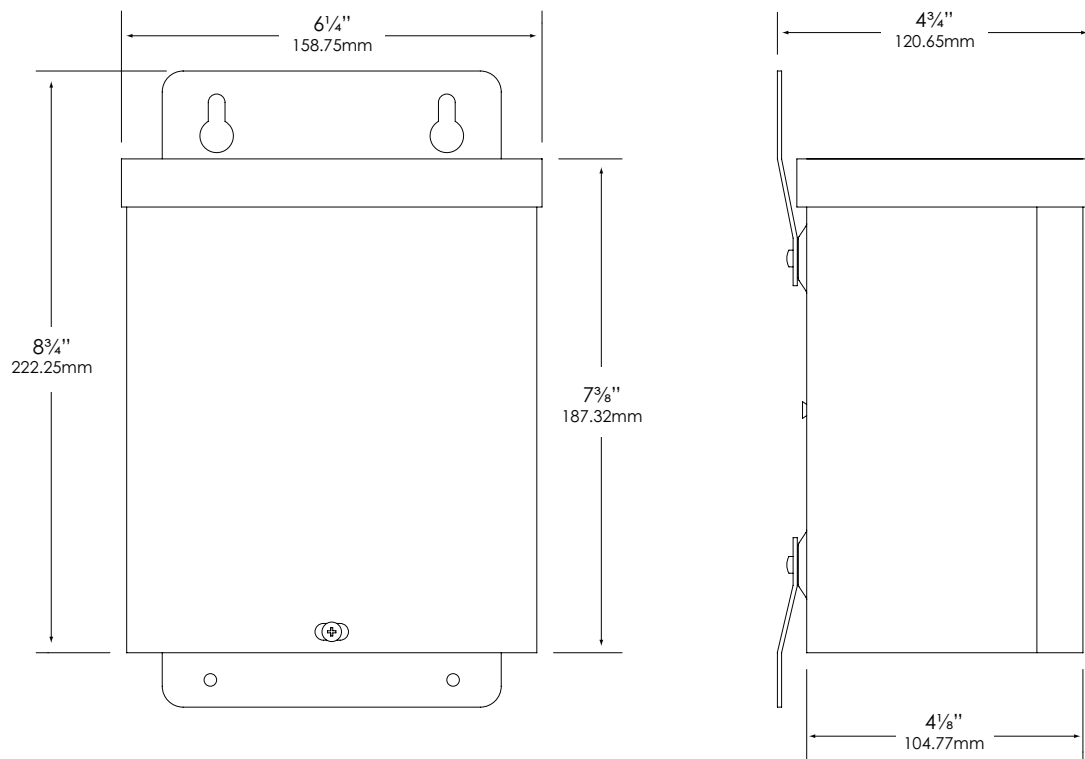

SPECIFICATION SHEET

MODEL: RTB1 - HID Ballast Encloser

SPECIFICATIONS:

DESCRIPTION:

Above-Ground Single Ballast Box

CONSTRUCTION:

Rugged, weatherproof, powder-coated steel box

BALLAST TYPES:

Metal Halide, Mercury Vapor, and High Pressure Sodium

CONDUIT ENTRIES:

Two 1/2" - 3/4" combination knockouts for conduit entry

All Vista accessories are **MADE IN THE U.S.A.**

DIMENSIONS:

Vista Professional Outdoor Lighting reserves the right to modify the design and/or construction of the fixture shown without further notification.