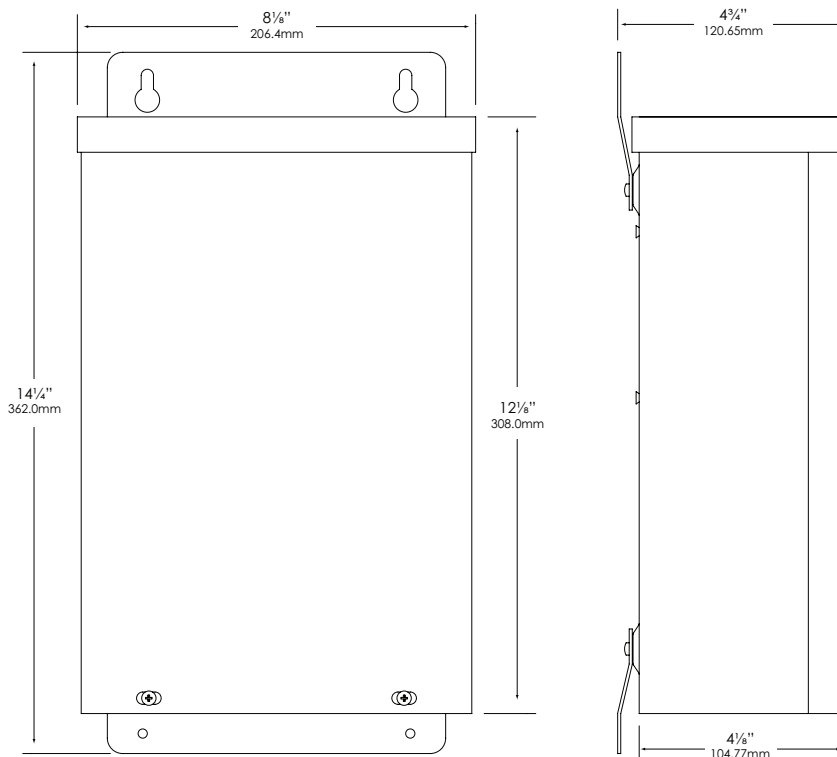

Type: _____
 Model: _____
 Project: _____

SPECIFICATION SHEET

MODEL: RTB2 - *HID Ballast Encloser*

SPECIFICATIONS:

DESCRIPTION:

Above-Ground Twin Ballast Box

CONSTRUCTION:

Rugged, weatherproof, powder-coated steel box

BALLAST TYPES:

Metal Halide, Mercury Vapor, and High Pressure Sodium

CONDUIT ENTRIES:

Two 1/2" - 3/4" combination knockouts for conduit entry

All Vista accessories are **MADE IN THE U.S.A.**

DIMENSIONS:

Vista Professional Outdoor Lighting reserves the right to modify the design and/or construction of the fixture shown without further notification.

SPECIFICATION SHEET

MODEL: RTB2 - HID Ballast Encloser

FIXTURE ORDERING INFORMATION

TO ORDER FIXTURE: Select appropriate choice from each column as in the following example

EXAMPLE: RTB2-B-70-MH-120

MODEL	FINISH	WATTAGE	BALLAST	VOLTAGE
RTB2	B - Black	35, 70, 100, 150	MH - Metal Halide	120
	G - Verde			208
	BR - Architectural Brick	50, 75, 100	MV - Mercury Vapor	240
	LZ - Light Bronze			277
	DZ - Dark Bronze	35, 50, 70, 100, 150	HPS - High Pressure Sodium	
	GT - Granite			
	P - Pewter			
	TC - Terra-cotta			
	R - Rust			
	HG - Hunter Green			
	M - Mocha			
	WB - Weathered Bronze			
	WI - Weathered Iron			
	W - White			

Maximum Distance Lamp to Ballast

Remote Ballast has limited starting distances. For lamp to operate efficiently, the distance from the lamp to ballast must not exceed the following:

LAMP TYPE	MAXIMUM DISTANCE
35MH	50'
70MH	50'
100MH	50'
150MH	50'
175MH	175'
50MV	175'
100MV	175'
175MV	100'
35HPS	35'
50HPS	35'
70HPS	35'
100HPS	35'
150HPS	35'