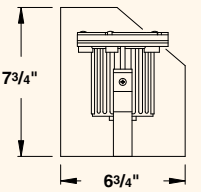

HOUSING	» Injection-molded, reinforced polymer » Formulated for most Vista polyester powder-coated finishes » Exceptional strength and UV stability » 5284, 5285, 5286: Suspended in 6" ABS well
LENS COVER	» Solid Brass or Solid Stainless Steel » CNC Machined » Solid Brass available with an Olde Brass finish » Silicone O-ring gasket » Superior weather-tight seal
FINISH	» Lens cover available in Natural Brass, Olde Brass, or Stainless Steel
SOCKET/LAMP HOLDER	» Proprietary ceramic socket » Nickel contacts » Stainless steel springs » Teflon-jacketed wire leads
LENS	» Convex » Clear » Tempered » Shock- and heat-resistant » Soda-lime glass » For optical effect lenses, see ordering information.

OPTICS/AIMING	» Adjustable and lockable lamp bracket » ±25° of tilt » 360° rotation of housing » 5284, 5285, 5286: ±45° of tilt with housing bracket
LAMP TYPE	» Standard lamp included with fixture. For other lamp and wattage options see Lamp Guide, pages 128-130.
PHOTOMETRICS	» For photometric data, see pages 131-149.
MOUNTING	» In-grade » Conduit mount option has two 3/4" NPT inlets » Optional concrete mounting kit available, see page 127.
FASTENERS	» Stainless steel fasteners
WIRING	» Prewired with a three-foot pigtail of 18-2 direct-burial cable and underground connectors for a secure connection to the supply cable.

LED SPECIFICATIONS Look for this mark on products where LED options are available.	
LED Lamp	Integrated LED
High Output Plug-in LED lamp with Vista exclusive smart-driver, powered to operate for 30,000 hours with an operating voltage of 9-15 VAC. See page 128 for extended specifications and options.	High Output LED lamp assembly with Vista exclusive smart-driver, powered to operate for 50,000 hours with an operating voltage of 9-15 VAC. See page 130 for extended specifications and options.

ORDERING INFORMATION <i>Select appropriate choice from each column</i>					example: GW-5271-B-BAB/FG-CBL
Mounting	No.	Lens Cover	Lamp	Lenses/Accessories	
GW In-grade	5274	BSN Solid Brass trim	LAMP See reference codes, pages 128-130	CBL Convex Cool-Blue Lens	HL Honeycomb Louver JBCP-150 Concrete Mounting Kit*
CM In-grade conduit mount	5275	BSO Solid Brass trim w/Olde Brass finish		CFR Convex Frosted Lens	
	5276	SS Stainless Steel trim		SL Flat Spread Lens	
			INTEGRATED LED See reference codes, page 130, group F	DBL Flat Dark Blue Lens	
				GL Flat Dark Green Lens	
				RL Flat Red Lens	
				YL Flat Amber Lens	

NOTE: not all accessories are available for all fixtures. See footnotes below before ordering.
* Only available for models 5274, 5275, 5276.
Fixtures shipped with standard lamp, unless otherwise specified, and with specified mounting hardware.