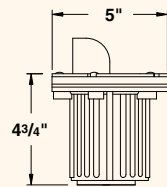

HOUSING	» Injection-molded, reinforced polymer » Formulated for most Vista polyester powder-coated finishes » Exceptional strength and UV stability » 5284, 5285, 5286: Suspended in 6" ABS well
LENS COVER	» Solid Brass or Solid Stainless Steel » CNC Machined » Solid Brass available with an Olde Brass finish » Silicone O-ring gasket » Superior weather-tight seal
FINISH	» Lens cover available in Natural Brass, Olde Brass, or Stainless Steel
SOCKET/LAMP HOLDER	» Proprietary ceramic socket » Nickel contacts » Stainless steel springs » Teflon-jacketed wire leads
LENS	» Convex » Clear » Tempered » Shock- and heat-resistant » Soda-lime glass » For optical effect lenses, see ordering information.

OPTICS/AIMING	» Adjustable and lockable lamp bracket » ±25° of tilt » 360° rotation of housing » 5284, 5285, 5286: ±45° of tilt with housing bracket
LAMP TYPE	» Standard lamp included with fixture. For other lamp and wattage options see Lamp Guide, pages 128-130.
PHOTOMETRICS	» For photometric data, see pages 131-149.
MOUNTING	» In-grade » Conduit mount option has two 3/4" NPT inlets » Optional concrete mounting kit available, see page 127.
FASTENERS	» Stainless steel fasteners
WIRING	» Prewired with a three-foot pigtail of 18-2 direct-burial cable and underground connectors for a secure connection to the supply cable.

LED SPECIFICATIONS Look for this mark on products where LED options are available.	
LED Lamp	Integrated LED
High Output Plug-in LED lamp with Vista exclusive smart-driver, powered to operate for 30,000 hours with an operating voltage of 9-15 VAC. See page 128 for extended specifications and options.	High Output LED lamp assembly with Vista exclusive smart-driver, powered to operate for 50,000 hours with an operating voltage of 9-15 VAC. See page 130 for extended specifications and options.

ORDERING INFORMATION <i>Select appropriate choice from each column</i>					example: GW-5271-B-BAB/FG-CBL
Mounting	No.	Lens Cover	Lamp	Lenses/Accessories	
GW In-grade	5274	BSN Solid Brass trim	LAMP See reference codes, pages 128-130	CBL Convex Cool-Blue Lens	HL Honeycomb Louver JBCP-150 Concrete Mounting Kit*
CM In-grade conduit mount	5275	BSO Solid Brass trim w/Olde Brass finish		CFR Convex Frosted Lens	
	5276	SS Stainless Steel trim		SL Flat Spread Lens	
			INTEGRATED LED See reference codes, page 130, group F	DBL Flat Dark Blue Lens	
				GL Flat Dark Green Lens	
				RL Flat Red Lens	
				YL Flat Amber Lens	

NOTE: not all accessories are available for all fixtures. See footnotes below before ordering.
* Only available for models 5274, 5275, 5276.
Fixtures shipped with standard lamp, unless otherwise specified, and with specified mounting hardware.