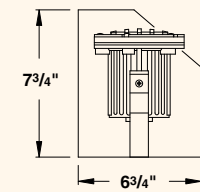

HOUSING	» Injection-molded, reinforced polymer » Formulated for most Vista polyester powder-coated finishes » Exceptional strength and UV stability » 5284, 5285, 5286: Suspended in 6" ABS well
LENS COVER	» Solid Brass or Solid Stainless Steel » CNC Machined » Solid Brass available with an Olde Brass finish » Silicone O-ring gasket » Superior weather-tight seal
FINISH	» Lens cover available in Natural Brass, Olde Brass, or Stainless Steel
SOCKET/LAMP HOLDER	» Proprietary ceramic socket » Nickel contacts » Stainless steel springs » Teflon-jacketed wire leads
LENS	» Convex » Clear » Tempered » Shock- and heat-resistant » Soda-lime glass » For optical effect lenses, see ordering information.

OPTICS/AIMING	» Adjustable and lockable lamp bracket » ±25° of tilt » 360° rotation of housing » 5284, 5285, 5286: ±45° of tilt with housing bracket
LAMP TYPE	» Standard lamp included with fixture. For other lamp and wattage options see Lamp Guide, pages 128-130.
PHOTOMETRICS	» For photometric data, see pages 131-149.
MOUNTING	» In-grade » Conduit mount option has two 3/4" NPT inlets » Optional concrete mounting kit available, see page 127.
FASTENERS	» Stainless steel fasteners
WIRING	» Prewired with a three-foot pigtail of 18-2 direct-burial cable and underground connectors for a secure connection to the supply cable.

LED SPECIFICATIONS Look for this mark on products where LED options are available.	
LED Lamp	Integrated LED
High Output Plug-in LED lamp with Vista exclusive smart-driver, powered to operate for 30,000 hours with an operating voltage of 9-15 VAC. See page 128 for extended specifications and options.	High Output LED lamp assembly with Vista exclusive smart-driver, powered to operate for 50,000 hours with an operating voltage of 9-15 VAC. See page 130 for extended specifications and options.

ORDERING INFORMATION <i>Select appropriate choice from each column</i>					example: GW-5271-B-BAB/FG-CBL
Mounting	No.	Lens Cover	Lamp	Lenses/Accessories	
GW In-grade	5274	BSN Solid Brass trim	LAMP See reference codes, pages 128-130	CBL Convex Cool-Blue Lens	HL Honeycomb Louver JBCP-150 Concrete Mounting Kit*
CM In-grade conduit mount	5275	BSO Solid Brass trim w/Olde Brass finish		CFR Convex Frosted Lens	
	5276	SS Stainless Steel trim		SL Flat Spread Lens	
			INTEGRATED LED See reference codes, page 130, group F	DBL Flat Dark Blue Lens	
				GL Flat Dark Green Lens	
				RL Flat Red Lens	
				YL Flat Amber Lens	

NOTE: not all accessories are available for all fixtures. See footnotes below before ordering.
* Only available for models 5274, 5275, 5276.
Fixtures shipped with standard lamp, unless otherwise specified, and with specified mounting hardware.