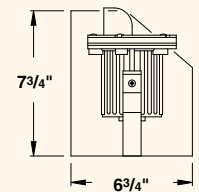

HOUSING	» Injection-molded, reinforced polymer » Formulated for most Vista polyester powder-coated finishes » Exceptional strength and UV stability » 5284, 5285, 5286: Suspended in 6" ABS well
LENS COVER	» Solid Brass or Solid Stainless Steel » CNC Machined » Solid Brass available with an Olde Brass finish » Silicone O-ring gasket » Superior weather-tight seal
FINISH	» Lens cover available in Natural Brass, Olde Brass, or Stainless Steel
SOCKET/LAMP HOLDER	» Proprietary ceramic socket » Nickel contacts » Stainless steel springs » Teflon-jacketed wire leads
LENS	» Convex » Clear » Tempered » Shock- and heat-resistant » Soda-lime glass » For optical effect lenses, see ordering information.

OPTICS/AIMING	» Adjustable and lockable lamp bracket » ±25° of tilt » 360° rotation of housing » 5284, 5285, 5286: ±45° of tilt with housing bracket
LAMP TYPE	» Standard lamp included with fixture. For other lamp and wattage options see Lamp Guide, pages 128-130.
PHOTOMETRICS	» For photometric data, see pages 131-149.
MOUNTING	» In-grade » Conduit mount option has two 3/4" NPT inlets » Optional concrete mounting kit available, see page 127.
FASTENERS	» Stainless steel fasteners
WIRING	» Prewired with a three-foot pigtail of 18-2 direct-burial cable and underground connectors for a secure connection to the supply cable.

LED SPECIFICATIONS Look for this mark on products where LED options are available.	
LED Lamp	Integrated LED
High Output Plug-in LED lamp with Vista exclusive smart-driver, powered to operate for 30,000 hours with an operating voltage of 9-15 VAC. See page 128 for extended specifications and options.	High Output LED lamp assembly with Vista exclusive smart-driver, powered to operate for 50,000 hours with an operating voltage of 9-15 VAC. See page 130 for extended specifications and options.

ORDERING INFORMATION <i>Select appropriate choice from each column</i>					example: GW-5271-B-BAB/FG-CBL
Mounting	No.	Lens Cover	Lamp	Lenses/Accessories	
GW In-grade	5274	BSN Solid Brass trim	LAMP See reference codes, pages 128-130	CBL Convex Cool-Blue Lens	HL Honeycomb Louver JBCP-150 Concrete Mounting Kit*
CM In-grade conduit mount	5275	BSO Solid Brass trim w/Olde Brass finish		CFR Convex Frosted Lens	
	5276	SS Stainless Steel trim		SL Flat Spread Lens	
			INTEGRATED LED See reference codes, page 130, group F	DBL Flat Dark Blue Lens	
				GL Flat Dark Green Lens	
				RL Flat Red Lens	
				YL Flat Amber Lens	

NOTE: not all accessories are available for all fixtures. See footnotes below before ordering.
* Only available for models 5274, 5275, 5276.
Fixtures shipped with standard lamp, unless otherwise specified, and with specified mounting hardware.