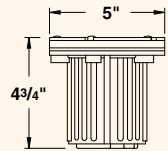

HOUSING	» Injection-molded, reinforced polymer » Formulated for most Vista polyester powder-coated finishes » Exceptional strength and UV stability » 5284, 5285, 5286: Suspended in 6" ABS well
LENS COVER	» Solid Brass or Solid Stainless Steel » CNC Machined » Solid Brass available with an Olde Brass finish » Silicone O-ring gasket » Superior weather-tight seal
FINISH	» Lens cover available in Natural Brass, Olde Brass, or Stainless Steel
SOCKET/LAMP HOLDER	» Proprietary ceramic socket » Nickel contacts » Stainless steel springs » Teflon-jacketed wire leads
LENS	» Convex » Clear » Tempered » Shock- and heat-resistant » Soda-lime glass » For optical effect lenses, see ordering information.

OPTICS/AIMING	» Adjustable and lockable lamp bracket » ±25° of tilt » 360° rotation of housing » 5284, 5285, 5286: ±45° of tilt with housing bracket
LAMP TYPE	» Standard lamp included with fixture. For other lamp and wattage options see Lamp Guide, pages 128-130.
PHOTOMETRICS	» For photometric data, see pages 131-149.
MOUNTING	» In-grade » Conduit mount option has two 3/4" NPT inlets » Optional concrete mounting kit available, see page 127.
FASTENERS	» Stainless steel fasteners
WIRING	» Prewired with a three-foot pigtail of 18-2 direct-burial cable and underground connectors for a secure connection to the supply cable.

LED SPECIFICATIONS Look for this mark on products where LED options are available.	
LED Lamp	Integrated LED
High Output Plug-in LED lamp with Vista exclusive smart-driver, powered to operate for 30,000 hours with an operating voltage of 9-15 VAC. See page 128 for extended specifications and options.	High Output LED lamp assembly with Vista exclusive smart-driver, powered to operate for 50,000 hours with an operating voltage of 9-15 VAC. See page 130 for extended specifications and options.

ORDERING INFORMATION <i>Select appropriate choice from each column</i>					example: GW-5271-B-BAB/FG-CBL
Mounting	No.	Lens Cover	Lamp	Lenses/Accessories	
GW In-grade	5274	BSN Solid Brass trim	LAMP See reference codes, pages 128-130	CBL Convex Cool-Blue Lens	HL Honeycomb Louver JBCP-150 Concrete Mounting Kit*
CM In-grade conduit mount	5275	BSO Solid Brass trim w/Olde Brass finish		CFR Convex Frosted Lens	
	5276	SS Stainless Steel trim		SL Flat Spread Lens	
			INTEGRATED LED See reference codes, page 130, group F	DBL Flat Dark Blue Lens	
				GL Flat Dark Green Lens	
				RL Flat Red Lens	
				YL Flat Amber Lens	

NOTE: not all accessories are available for all fixtures. See footnotes below before ordering.
* Only available for models 5274, 5275, 5276.
Fixtures shipped with standard lamp, unless otherwise specified, and with specified mounting hardware.