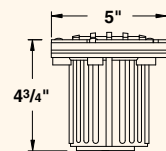

HOUSING	» Injection-molded, reinforced polymer » Formulated for most Vista polyester powder-coated finishes » Exceptional strength and UV stability » 5284, 5285, 5286: Suspended in 6" ABS well
LENS COVER	» Solid Brass or Solid Stainless Steel » CNC Machined » Solid Brass available with an Olde Brass finish » Silicone O-ring gasket » Superior weather-tight seal
FINISH	» Lens cover available in Natural Brass, Olde Brass, or Stainless Steel
SOCKET/LAMP HOLDER	» Proprietary ceramic socket » Nickel contacts » Stainless steel springs » Teflon-jacketed wire leads
LENS	» Convex » Clear » Tempered » Shock- and heat-resistant » Soda-lime glass » For optical effect lenses, see ordering information.

OPTICS/AIMING	» Adjustable and lockable lamp bracket » ±25° of tilt » 360° rotation of housing » 5284, 5285, 5286: ±45° of tilt with housing bracket
LAMP TYPE	» Standard lamp included with fixture. For other lamp and wattage options see Lamp Guide, pages 128-130.
PHOTOMETRICS	» For photometric data, see pages 131-149.
MOUNTING	» In-grade » Conduit mount option has two 3/4" NPT inlets » Optional concrete mounting kit available, see page 127.
FASTENERS	» Stainless steel fasteners
WIRING	» Prewired with a three-foot pigtail of 18-2 direct-burial cable and underground connectors for a secure connection to the supply cable.

LED SPECIFICATIONS Look for this mark on products where LED options are available.	
LED Lamp	Integrated LED
High Output Plug-in LED lamp with Vista exclusive smart-driver, powered to operate for 30,000 hours with an operating voltage of 9-15 VAC. See page 128 for extended specifications and options.	High Output LED lamp assembly with Vista exclusive smart-driver, powered to operate for 50,000 hours with an operating voltage of 9-15 VAC. See page 130 for extended specifications and options.

ORDERING INFORMATION <i>Select appropriate choice from each column</i>					example: GW-5271-B-BAB/FG-CBL
Mounting	No.	Lens Cover	Lamp	Lenses/Accessories	
GW In-grade	5274	BSN Solid Brass trim	LAMP See reference codes, pages 128-130	CBL Convex Cool-Blue Lens	HL Honeycomb Louver JBCP-150 Concrete Mounting Kit*
CM In-grade conduit mount	5275	BSO Solid Brass trim w/Olde Brass finish		CFR Convex Frosted Lens	
	5276	SS Stainless Steel trim		SL Flat Spread Lens	
			INTEGRATED LED See reference codes, page 130, group F	DBL Flat Dark Blue Lens	
				GL Flat Dark Green Lens	
				RL Flat Red Lens	
				YL Flat Amber Lens	

NOTE: not all accessories are available for all fixtures. See footnotes below before ordering.
* Only available for models 5274, 5275, 5276.
Fixtures shipped with standard lamp, unless otherwise specified, and with specified mounting hardware.