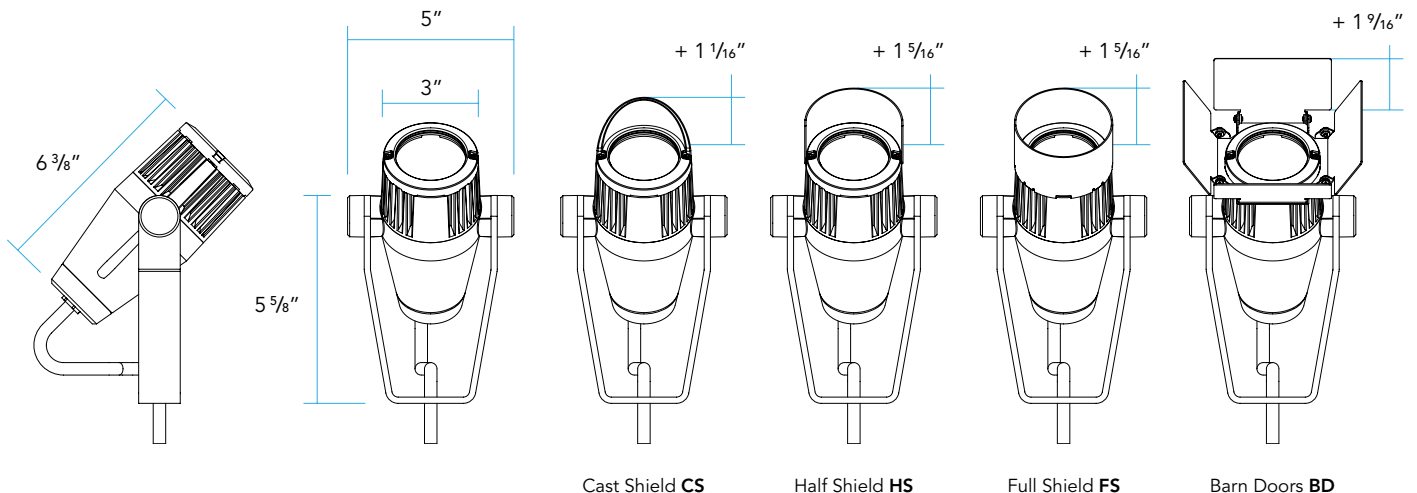

REFLECTOR:

Precision molded metalized optics combined with glare controlling filters. Very Narrow Spot optic incorporates an additional internal source shield to eliminate unwanted glare outside the beam pattern.

LED:

Discreet performance LEDs binned to three MacAdam ellipses. 135 – 1212 Lumens delivered. 5 – 20 Watts.

COLOR TEMPERATURE:

2700K, 3000K, 3500K, 4000K or 5000K CCT White.

COLOR RENDERING:

80 CRI minimum

DRIVER:

Multi-Volt **MV** 120V-277V equipped with tri-modal dimming capabilities. Start up/Operating Temperature: -10°C to +50°C. Non-dimmable, 0-10V and Phase Cut (TRIAC/ELV-120VAC only) options available.

ACCESSORIES:

Barn Doors **BD**, Full Shield **FS**, Half Shield **HS** and Cast Shield **CS** available.

WIRING:

- 18/3 SEOWW outdoor rated waterproof cable [for Non-dimmable and Phase Cut (TRIAC/ELV-120VAC only) options]
- 18/5 SJTOW outdoor rated waterproof cable [for 0-10V dimming option]

Cable exits fixture housing through a liquid tight cable fitting.

MOUNTING:

Yoke provided with ½ NPSM stainless Cord Seal Mount to secure the yoke strap directly into a ½-14 threaded opening. See the Vista website for additional Mounts and Accessories.

CERTIFICATION:

cULus wet location listed.
Ingress Protection Rating: IP66

LIGHT DISTRIBUTION:

Very Narrow Spot **VNS** (16°) | NEMA 3x3
Narrow Spot **NS** (19°) | NEMA 3x3
Medium Flood **MF** (30°) | NEMA 4x4
Wide Flood **WF** (45°) | NEMA 5x5

DIMENSIONS