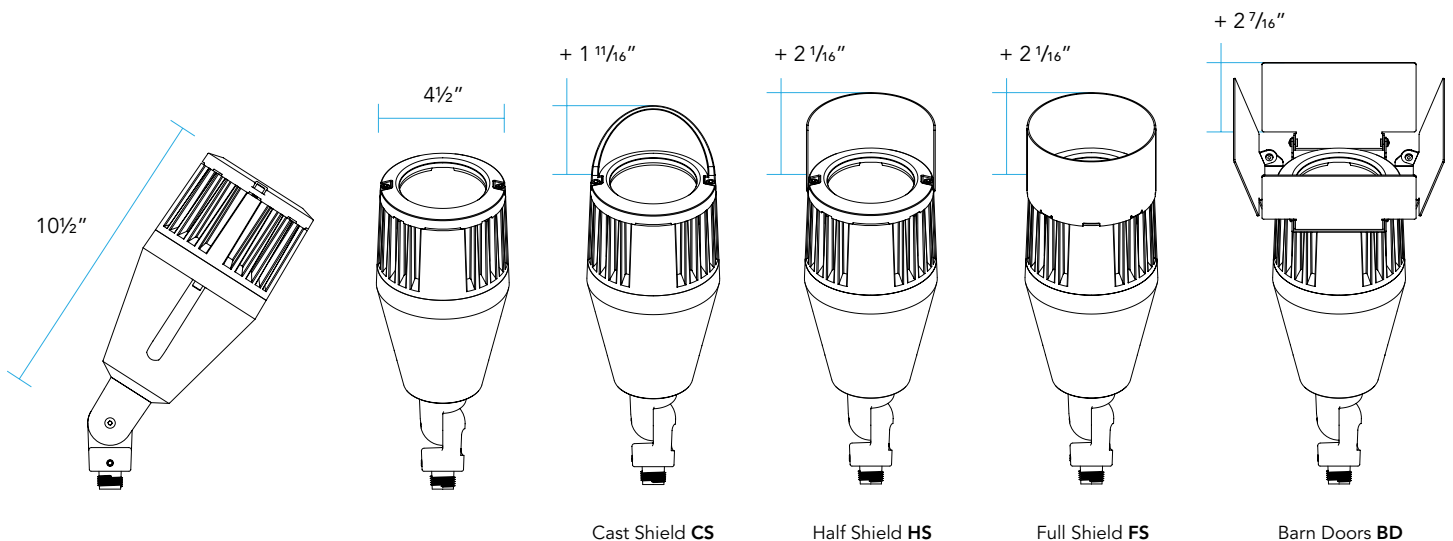

ACCESSORIES:

Barn Doors **BD**, Full Shield **FS**, Half Shield **HS** and Cast Shield **CS** available.

WIRING:

Prewired with 150° C-rated wire.

MOUNTING:

Infinity Knuckle – Die-cast, copper-free aluminum, stainless steel stem with 1/2" NPT thread. A fully sealed spherical grommet allows for precise aiming and retention.

LIGHT DISTRIBUTION:

Very Narrow Spot **VNS** (17°) | NEMA 3x3
Narrow Spot **NS** (18°) | NEMA 3x3
Medium Flood **MF** (30°) | NEMA 4x4
Wide Flood **WF** (50°) | NEMA 5x5

DIMENSIONS

DELIVERED LUMENS

BEAM SPREAD	A	B	C
Very Narrow Spot VNS	21 Watts 1141 Lumens	26 Watts 1409 Lumens	
Narrow Spot NS	14 Watts 1302 Lumens	21 Watts 1883 Lumens	26 Watts 2325 Lumens
Medium Flood MF	14 Watts 1249 Lumens	21 Watts 1807 Lumens	26 Watts 2230 Lumens
Wide Flood WF	14 Watts 1163 Lumens	21 Watts 1682 Lumens	26 Watts 2077 Lumens