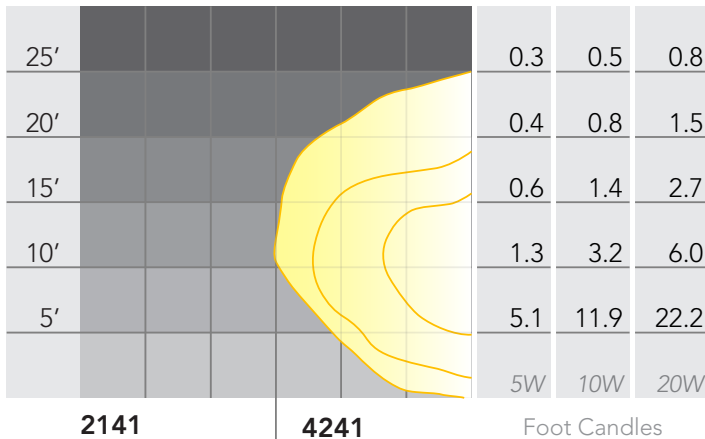

Mounting Height 12"

2141

4241

Foot Candles

T3 Halogen

Horizontal Half Spread