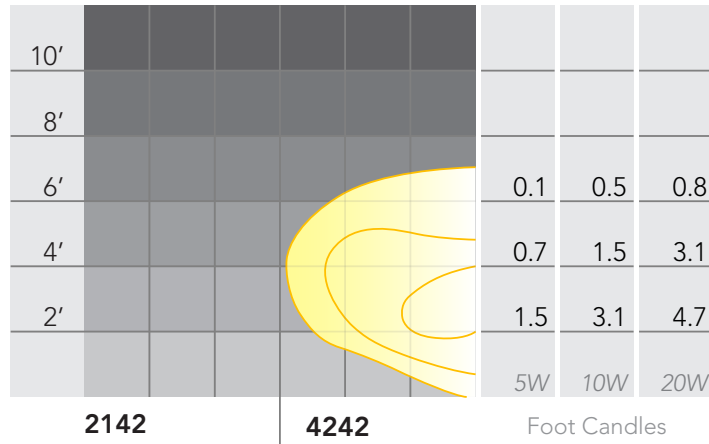

Mounting Height 12"

Foot Candles

T3 Halogen

Horizontal Half Spread